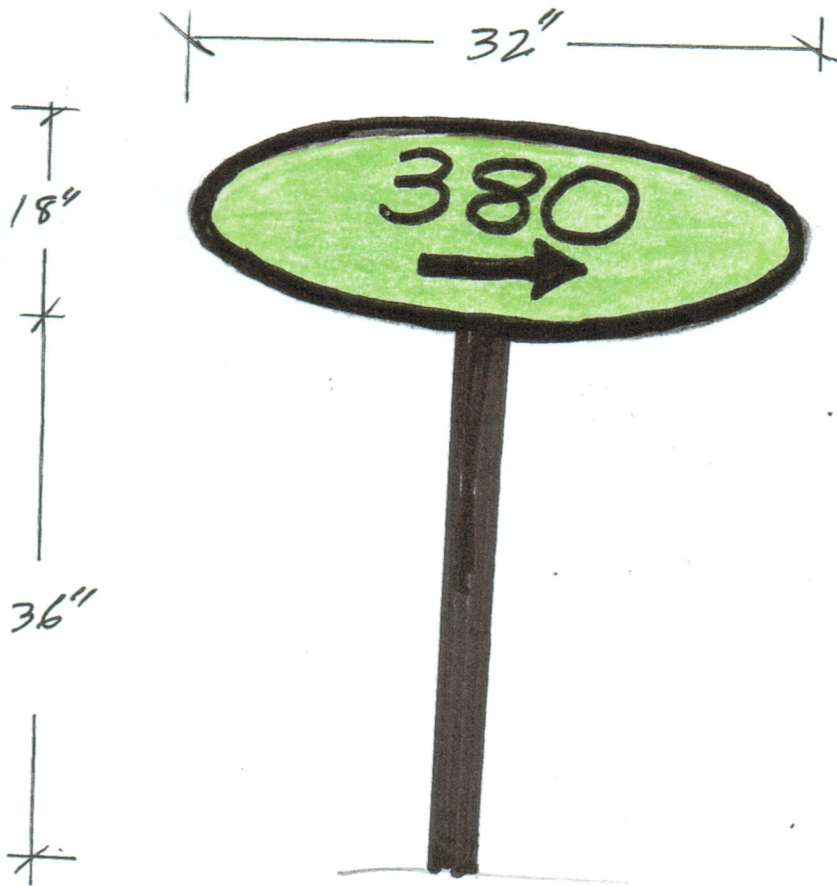

DOUBLE FACED MONUMENT SIGN
WICKED LICKS 30sf
PLYWOOD AND ALUMINUM CONSTRUCTION

RECEIVED
APR 01 2021
DESIGN REVIEW
COMMITTEE

3.30.21
Installed in EXISTING "FOR LEASE" LOCATION
Hawthorn BSC

30 sf WALL MOUNT

1/2" LUSTERBOARD / CUT-OUT (Hardwood core,
plywood and laminated aluminum
face)

PAINTED W/ VINYL APPLIED GRAPHICS

3-30-21
Faucher BSC

SINGLE FACE 5 sf. wayfinding

J. Faulkner BSC
3-30-21

PANTONE 366 U PANTONE Yellow 9.40
PANTONE Pro. Blue 3.10
PANTONE Trans. Wt. 87.50

PANTONE 7509 U PANTONE Yellow 8.30
PANTONE Warm Red 2.80
PANTONE Black 1.40
PANTONE Trans. Wt. 87.50

PANTONE Purple U