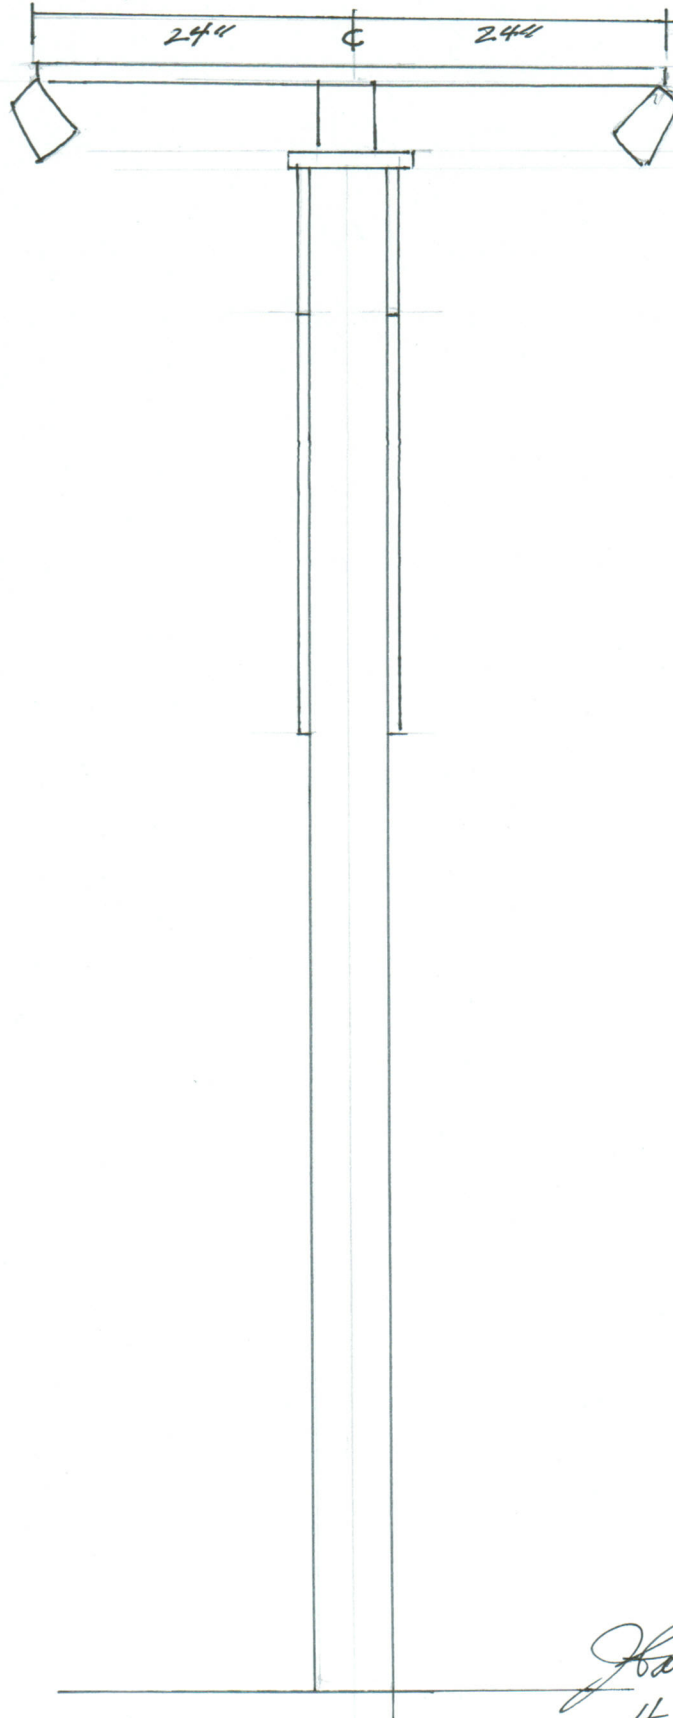

380 Main Street Wicked Licks WALL MOUNT SIGN
LIGHTING SCHEDULE
RABX3416L / 120V 15 watt LED FLOOD LIGHTS

J Faucher BSC
4-6-21

380 Main St. Wicked Licks Monument Sign
Lighting Schedule
RABX3416L/120V 15watt LED FLOODLIGHTS

Handwritten BSC
4-6-21

Store

Login

Contact

Coronavirus: Our Commitment to Our Employees and Customers

< Back

*Images are for illustration purposes only and may not be an exact representation of the product

Rab X34-16L-830/120 General Purpose LED Flood Light 15-Watt 120-Volt Bronze X34™

Call for price SKU: 845659

- Delivery 🚚
52 on hand for delivery from Middletown, CT- Ships Today
- Pickup 🚚
2 on hand for pickup from Danbury, CT- Available for immediate pickup

DESCRIPTION +

SPECIFICATIONS +