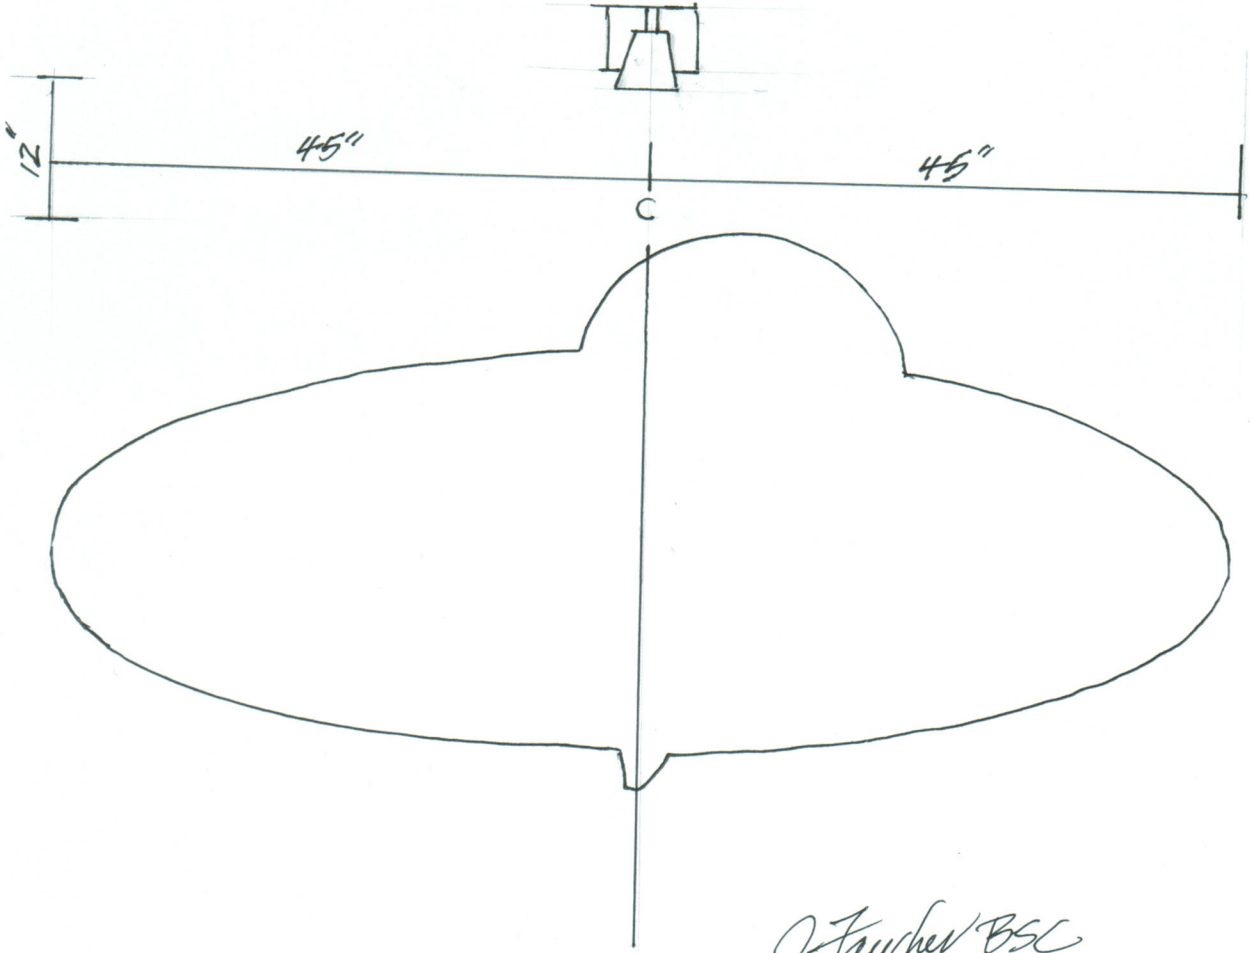

380 Main Street Wicked Licks WALL MOUNT SIGN
LIGHTING SCHEDULE
RABX3416L / 120V 15 watt LED FLOOD LIGHTS

J Faucher BSC
4-6-21

380 Main St. Wicked Licks Monument Sign
Lighting Schedule
RABX3416L/120V 15watt LED FLOODLIGHTS

Handwritten BSC
4-6-21

Store

Login

Contact

Coronavirus: Our Commitment to Our Employees and Customers

< Back

*Images are for illustration purposes only and may not be an exact representation of the product

Rab X34-16L-830/120 General Purpose LED Flood Light 15-Watt 120-Volt Bronze X34™

Call for price SKU: 845659

- Delivery 🚚
52 on hand for delivery from Middletown, CT- Ships Today
- Pickup 🚚
2 on hand for pickup from Danbury, CT- Available for immediate pickup

DESCRIPTION +

SPECIFICATIONS +