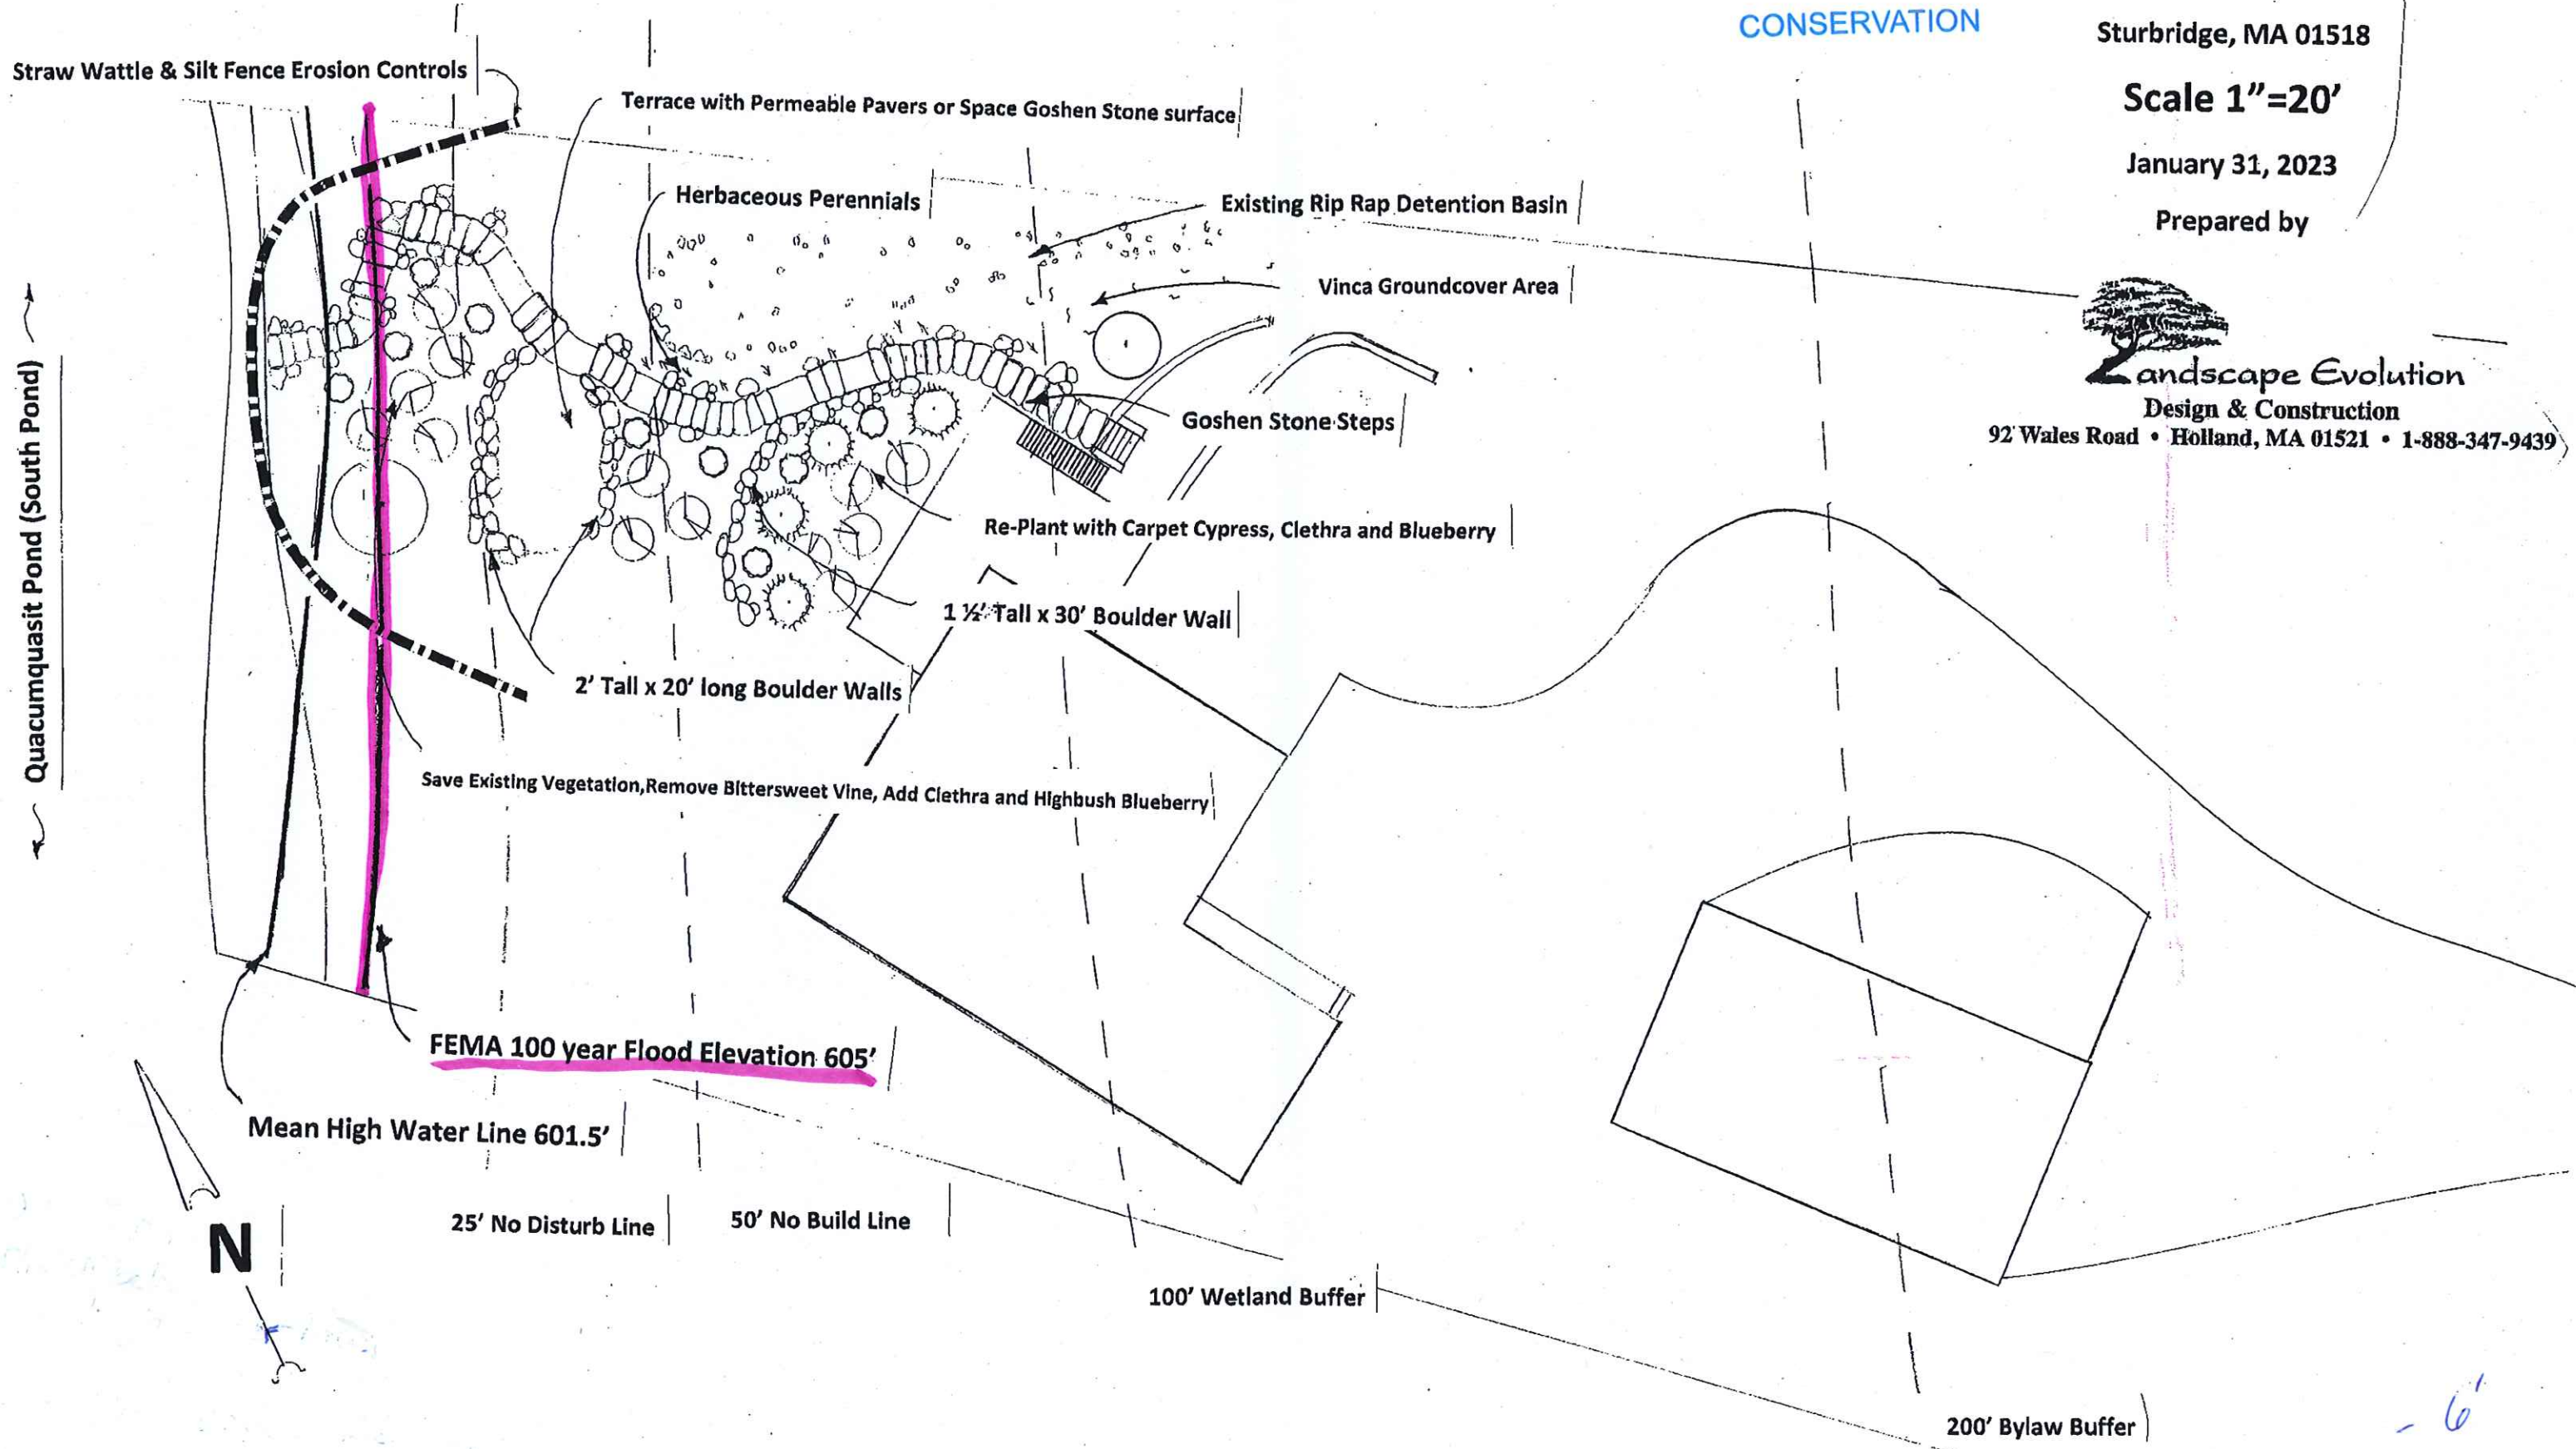

Site Plan

RECEIVED
MAR 29 2023
CONSERVATION

Prepared for Jeff Tasse
130 Lane Nine
Sturbridge, MA 01518

Scale 1"=20'

January 31, 2023

Prepared by

Landscape Evolution
Design & Construction
92 Wales Road • Holland, MA 01521 • 1-888-347-9439

- 6'