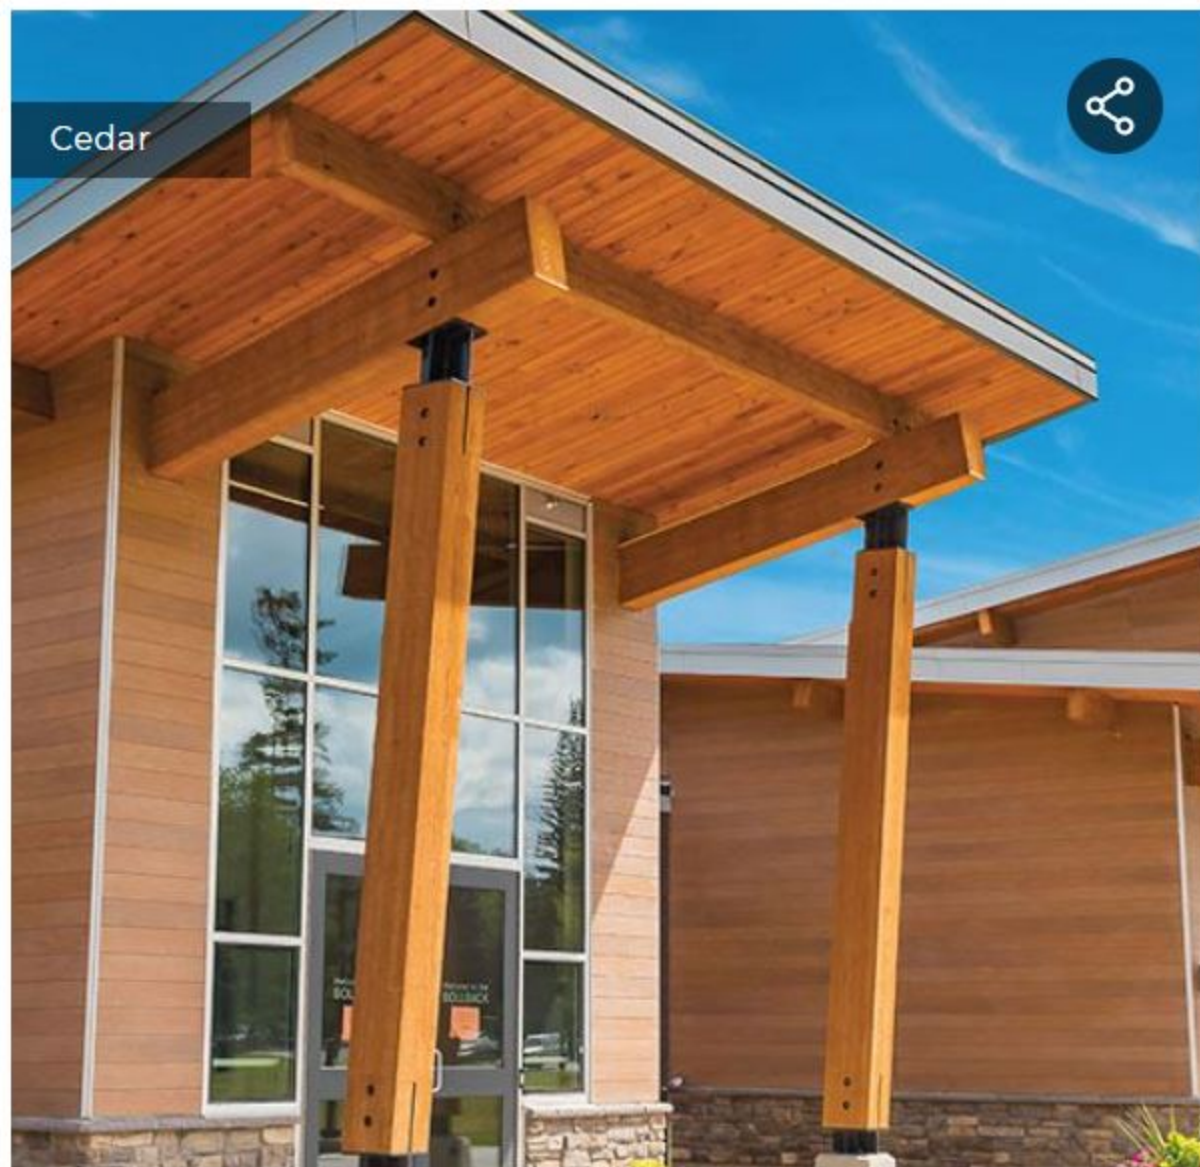

VINTAGEWOOD

WOOD SERIES

- Achieve the refined look of wood
- Add warmth to cool materials like glass, metal and block panels
- Versatile corner options available
- Engineered with an integrated rainscreen
- Approved for soffit & angled wall installation
- Compare our wood panel products

AVAILABLE COLORS