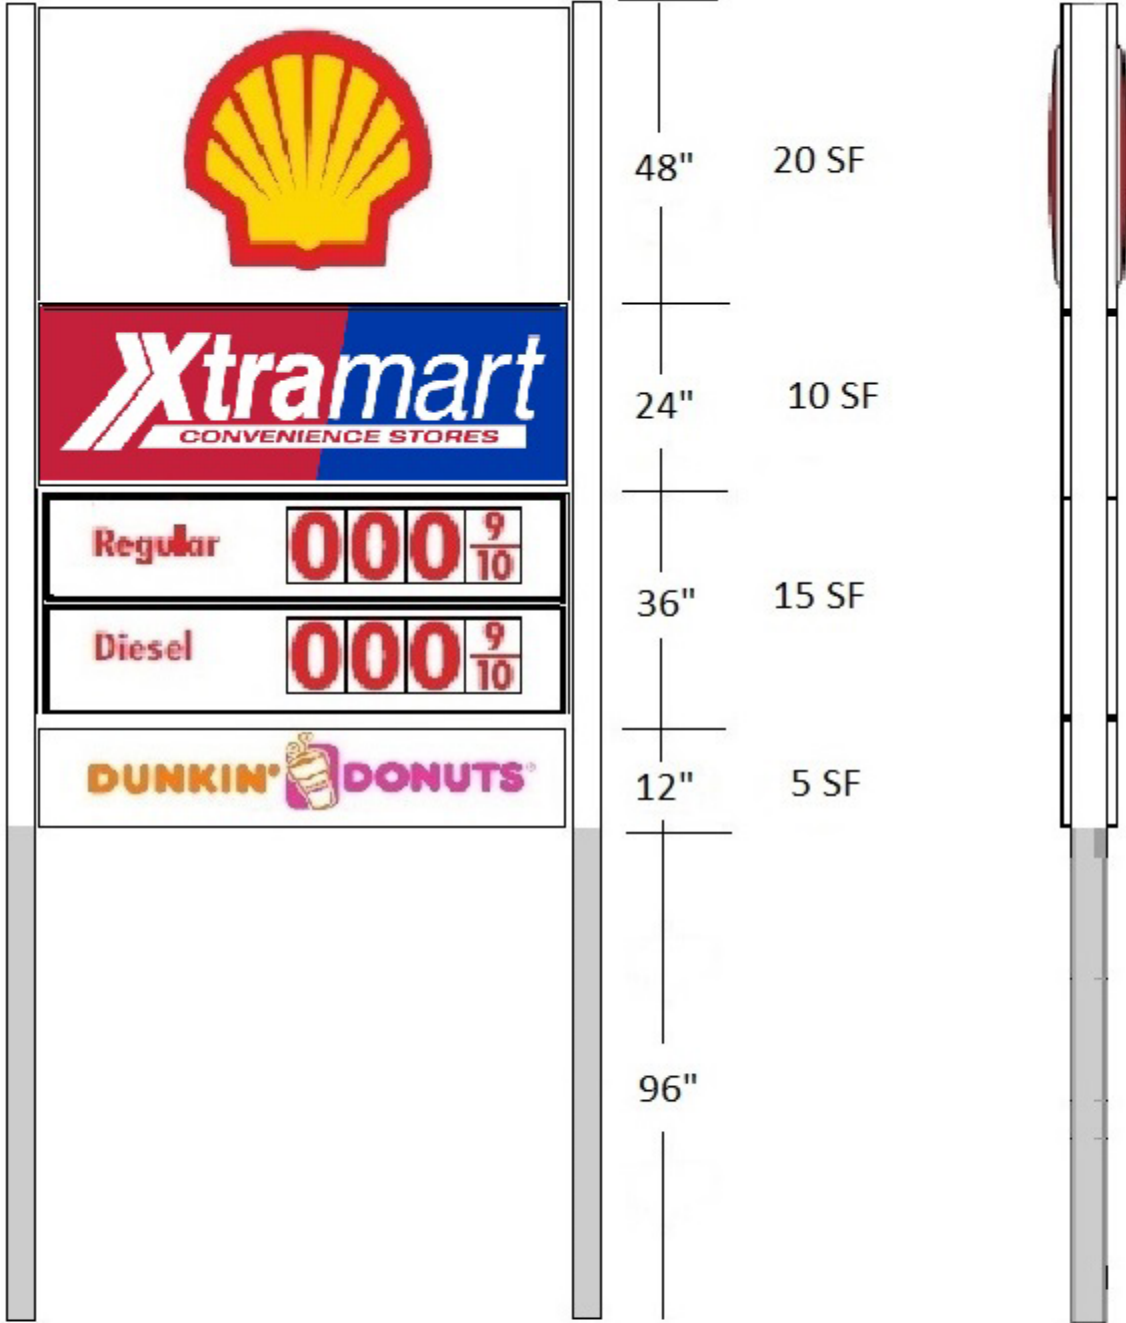

60"

18'

Proposed Main ID Sign
215 Charlton Road
Sturbridge MA

7/10/2023