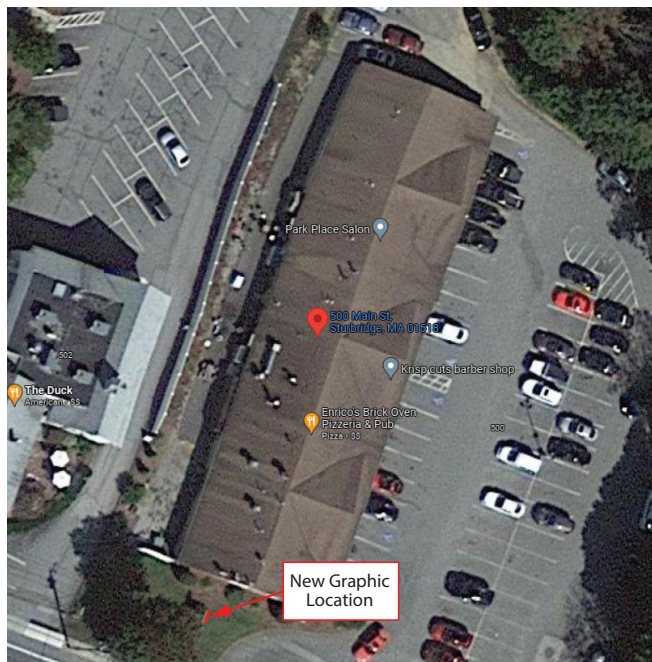

Sign Specifications

Printed and Laminated Vinyl Graphics
Direct mount to existing double sided tenant panel

Approximate view of Graphics installed

Plot Plan

500 Main St Sturbridge via Google Maps

Enlarged with satellite detail