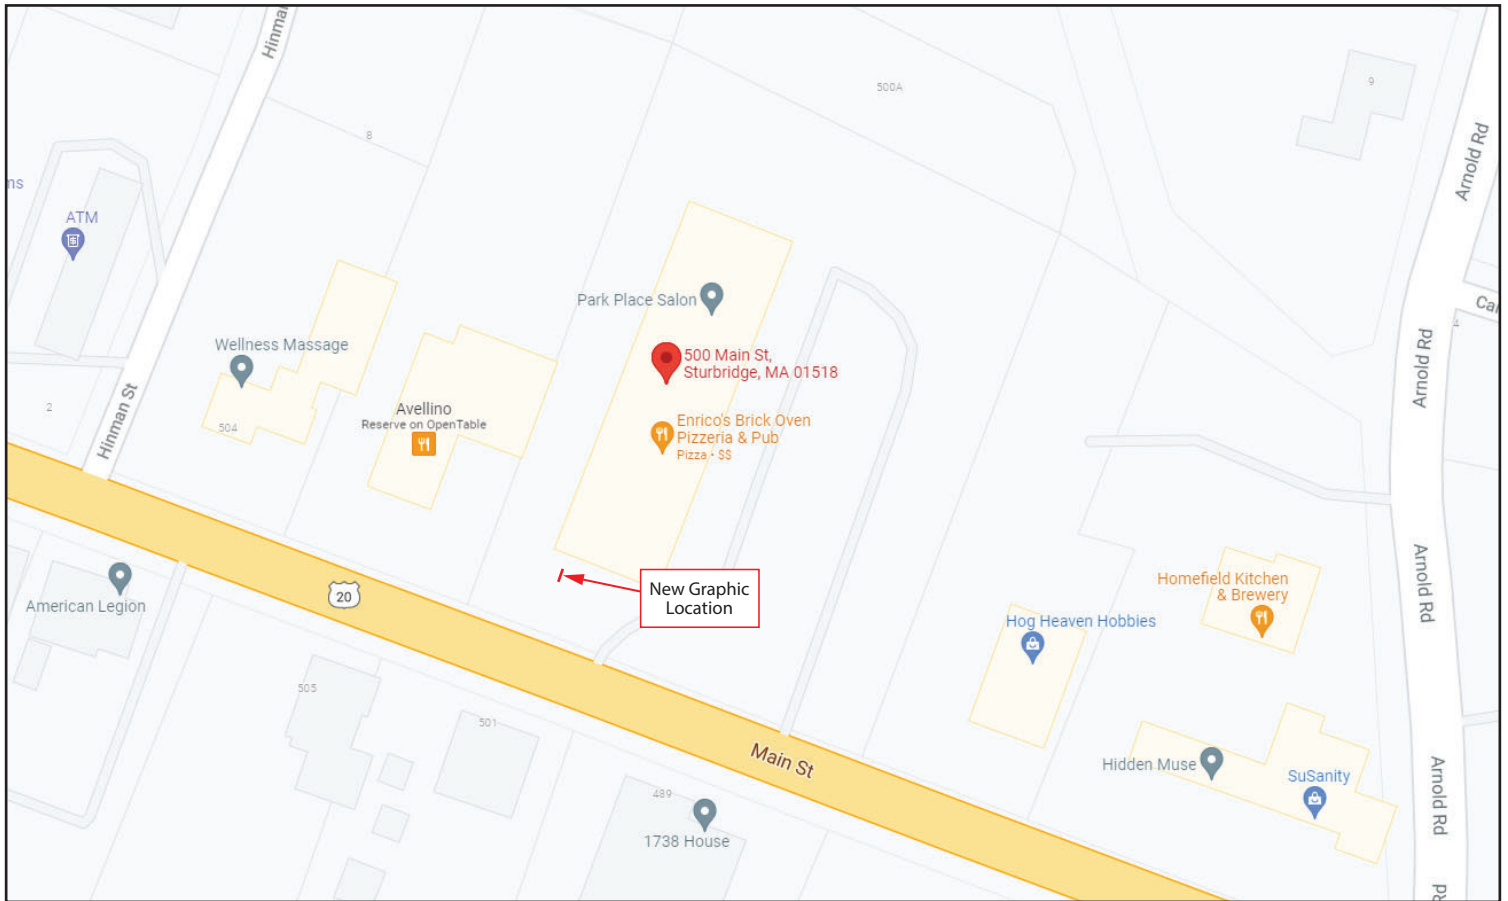

Sign Specifications

Printed and Laminated Vinyl Graphics
Direct mount to existing double sided tenant panel

Approximate view of Graphics installed

Plot Plan

500 Main St Sturbridge via Google Maps

Enlarged with satellite detail