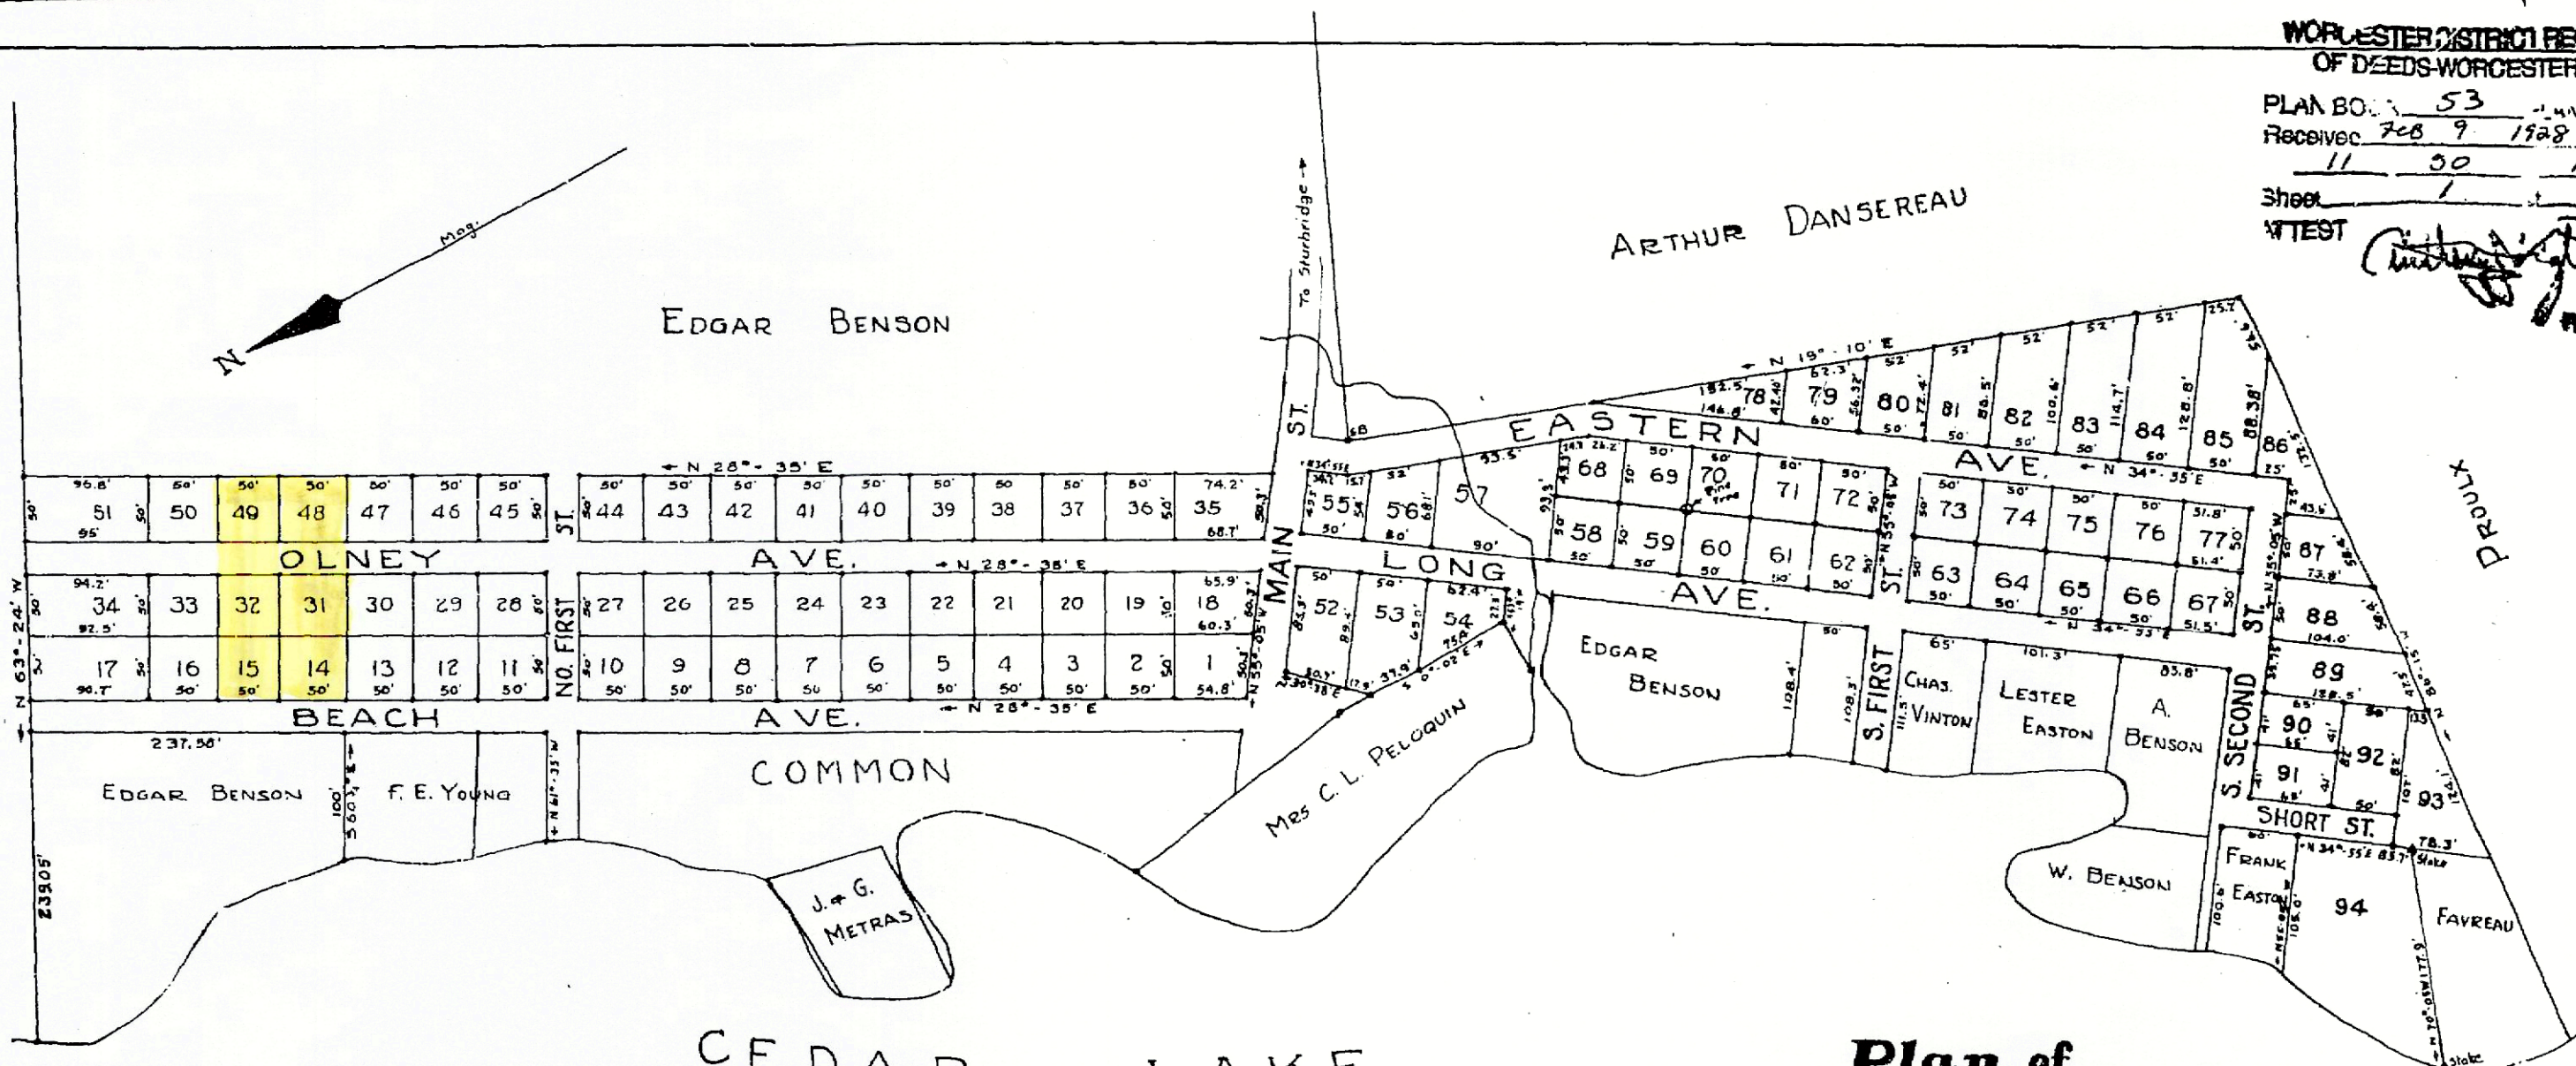

Arthur Dansereau
Register

C. F. CHAMBERLAIN

CEDAR LAKE

**Plan of
BENVILLE PARK**

Sturbridge, Mass.

Property of
EDGAR E. BENSON

Scale - 1 in = 100 ft. - Jan. 1928

• Indicates Iron Pin
Avenues and Streets 25' Wide