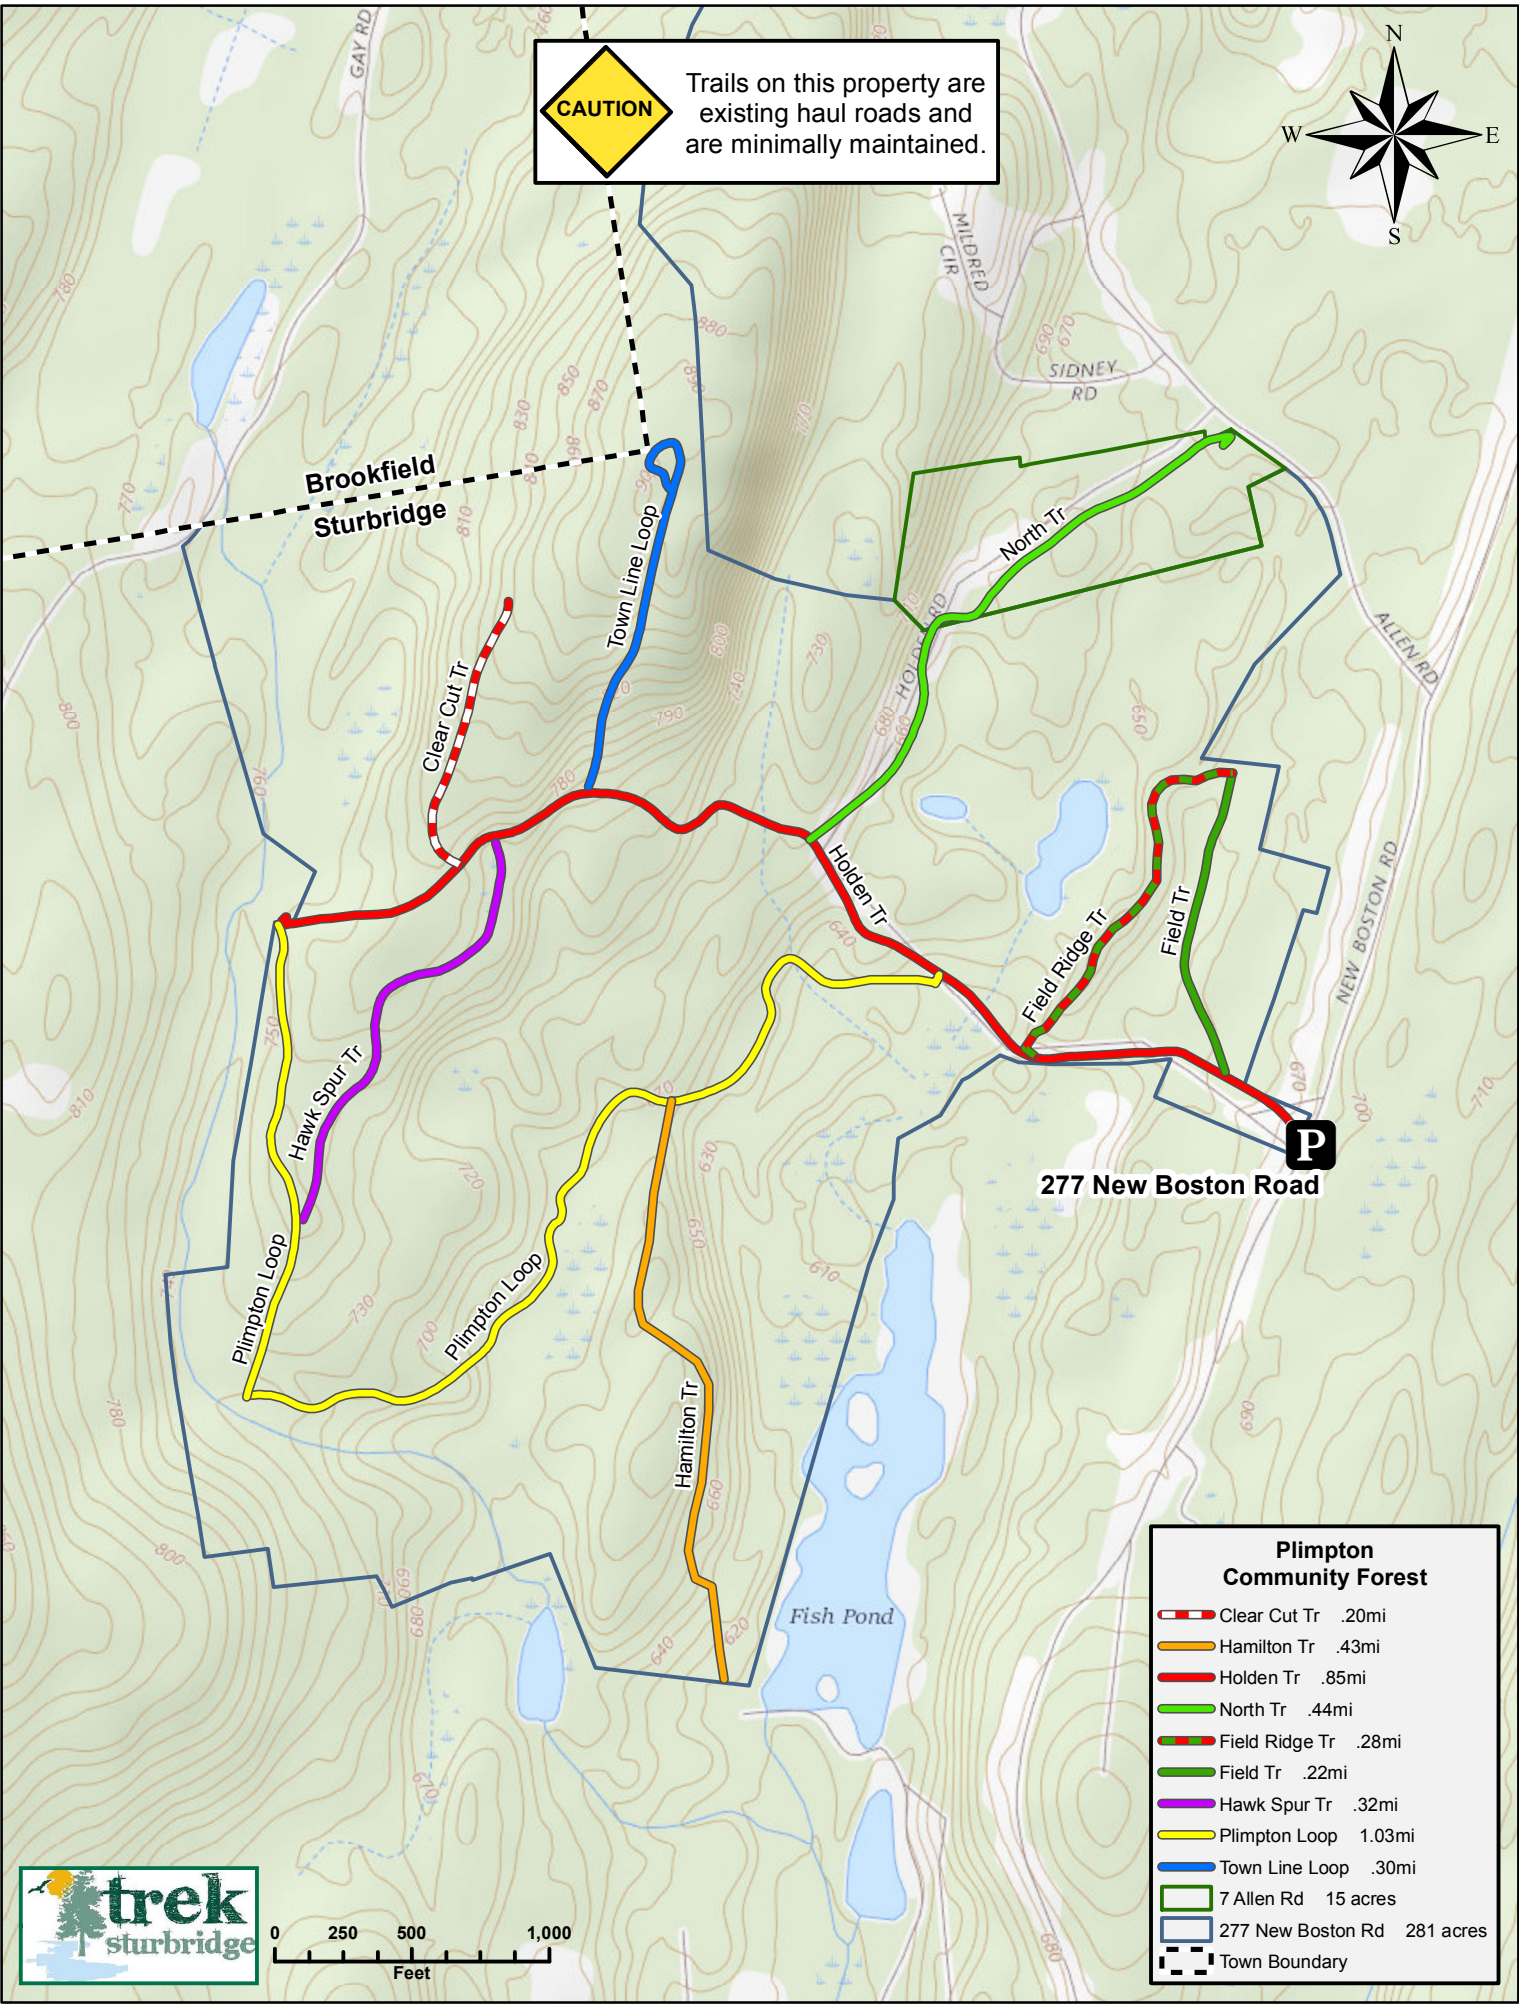

Trails on this property are existing haul roads and are minimally maintained.

Brookfield
Sturbridge

277 New Boston Road

Plimpton Community Forest	
	Clear Cut Tr .20mi
	Hamilton Tr .43mi
	Holden Tr .85mi
	North Tr .44mi
	Field Ridge Tr .28mi
	Field Tr .22mi
	Hawk Spur Tr .32mi
	Plimpton Loop 1.03mi
	Town Line Loop .30mi
	7 Allen Rd 15 acres
	277 New Boston Rd 281 acres
	Town Boundary