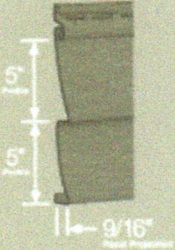

Natural Clay

Light Pine

PANEL DIMENSIONS

Available Length: 12' 1"

PANEL DIMENSIONS

Available Length: 12' 6"

PANEL DIMENSIONS

Available Length: 12'