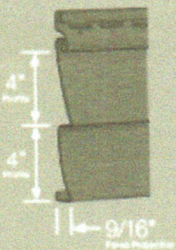

Natural Clay

Light Pine

PANEL DIMENSIONS

Available Length: 12' 1"

PANEL DIMENSIONS

Available Length: 12' 6"

PANEL DIMENSIONS

Available Length: 12'