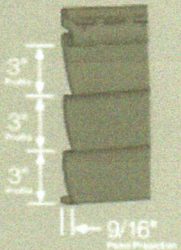

Siding: MainStreet Single 8" Clapboard in colonial white.
Trim: Vinyl Carpentry® & Restoration Mitework®

Triple 3"
Brushed
Clapboard

Double 4"
Woodgrain
Clapboard

Double 5"
Woodgrain
Clapboard

Light Maple

Natural Clay

Light Pine

PANEL DIMENSIONS

Available Length: 12' 1"

PANEL DIMENSIONS

Available Length: 12' 6"

PANEL DIMENSIONS

Available Length: 12'