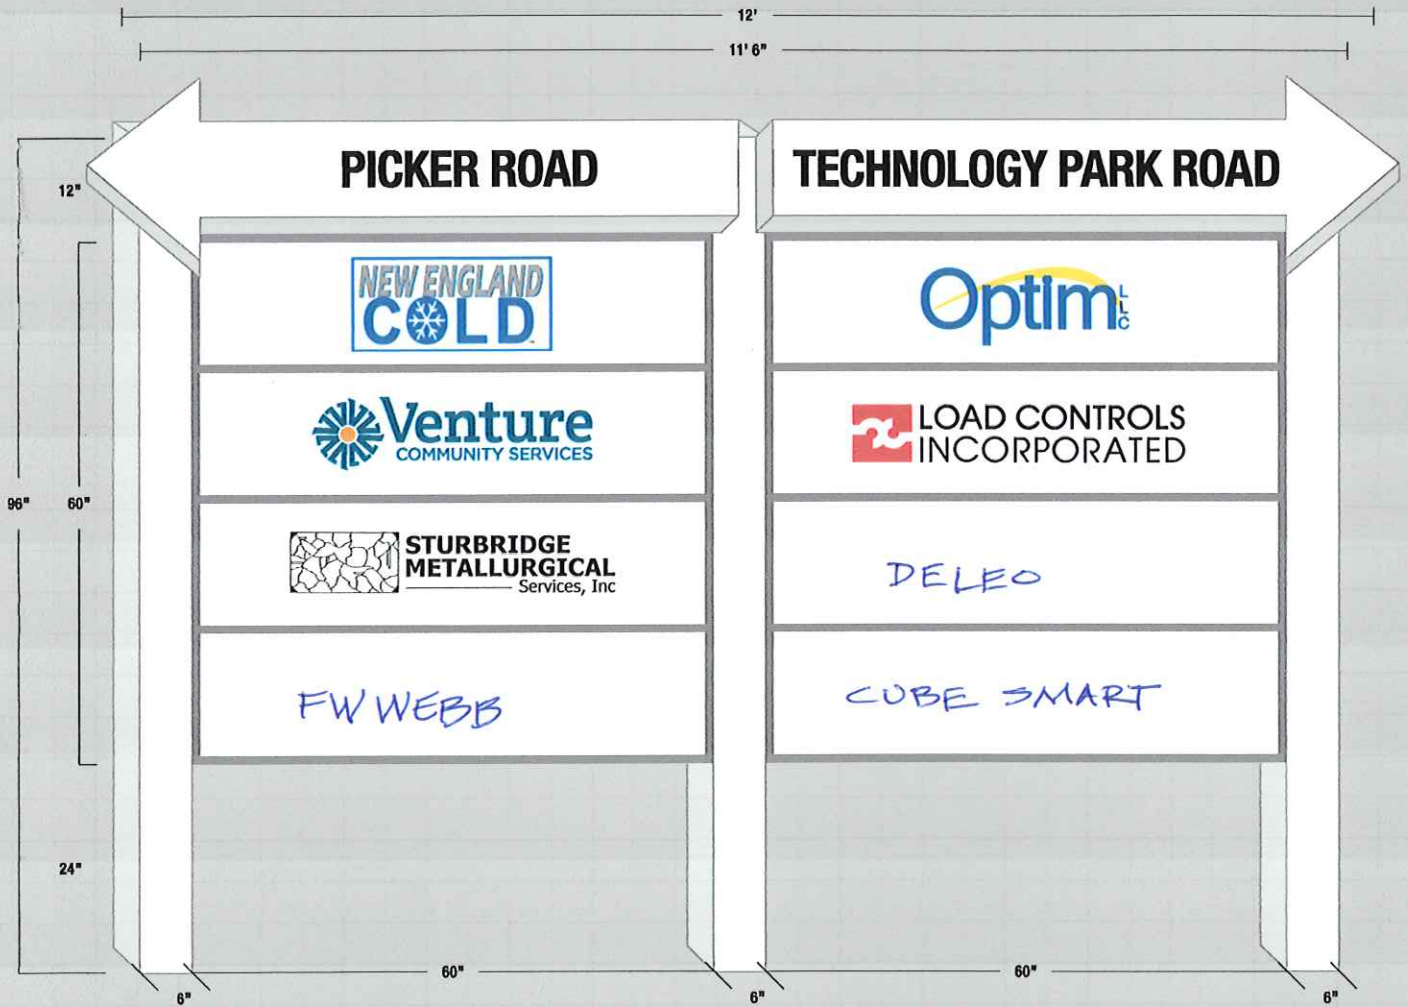

Master Copy

Location 2

JULY 2021

**Project:** New England Cold Storage  
Single Face Monument Sign

Welded aluminum frame with aluminum cabinet. Applied vinyl graphics.

**RECEIVED**

SEP 28 2021

DESIGN REVIEW COMMITTEE

© Copyright 2021 Brimfield Sign Company. All rights reserved.

30 SQ'

15' setback Located at end of driveway

Master Copy

Location 1 / Replace existing sign / Add 22 SQ.' / ONE SIDED

JULY 2021

**Project:** New England Cold Storage

VERSION 1

**BRIMFIELD**  
SIGN & COMPANY

© Copyright 2021 Brimfield Sign Company. All rights reserved.

50 SQ.  
Aluminum welded frame  
Aluminum faces w/ applied vinyl Graphics

**CUBESMART** self storage

**DILEO GAS**  
**PROPANE**