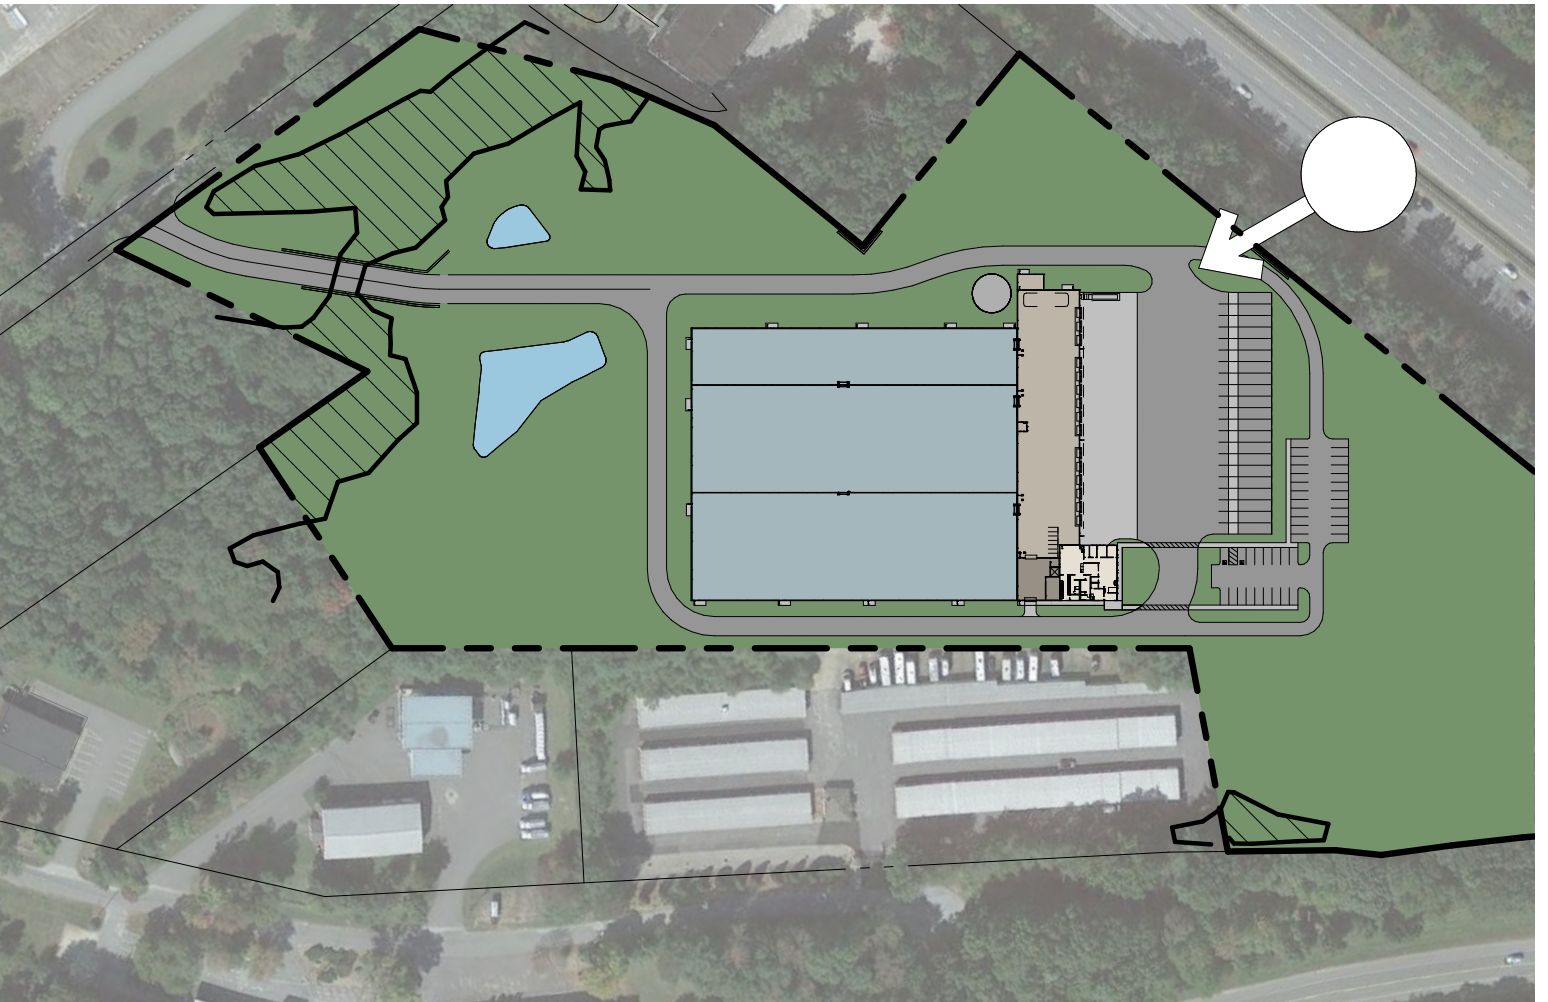

ADB | DESIGN SERVICES

PROJECT NECS

PICKER ROAD
STURBRIDGE, MA

RENDERING FROM
INTERSTATE

R02

Date 2020.07.14