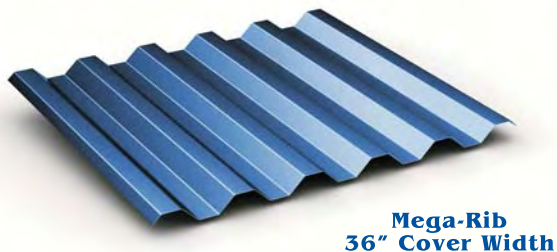

MEGA-RIB

Commercial and Industrial
Applications

MEGA-RIB

MCELROY
METAL
Metal Roof & Wall Panels

MEGA-RIB

Mega-Rib is one of the most versatile metal wall and roof panels in the industry. While Mega-Rib was designed and engineered to meet the demands of the industrial environment, it also provides the aesthetics and design flexibility to be used in architectural applications.

Well suited for vertical and horizontal applications, Mega-Rib's bold ribs provide an architectural statement that is difficult to match.

MEGA-RIB PANEL DIMENSIONS

* Standard for 24, 22, 20, and 18 gauge material. Also available in 26 ga. However, customer must specify if 26 ga is required.

** Adelanto standard coverage for 26 gauge panels: 36".
All other locations, standard 26 gauge coverage: 28.8". (Specify if 36" coverage is required.)

Installed horizontally, Mega-Rib adds distinctive elegance.

Mega-Rib features a Galvalume® substrate and Kynar 500® (PVDF) coatings, which are proven to provide unsurpassed protection against panel chalk and fade.

With 7.2" rib spacing, Mega-Rib provides optimum strength and spanning capabilities.