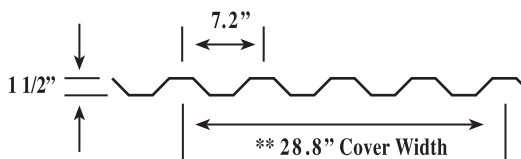

Well suited for vertical and horizontal applications, Mega-Rib's bold ribs provide an architectural statement that is difficult to match.

MEGA-RIB PANEL DIMENSIONS

* Standard for 24, 22, 20, and 18 gauge material. Also available in 26 ga. However, customer must specify if 26 ga is required.

** Adelanto standard coverage for 26 gauge panels: 36".
All other locations, standard 26 gauge coverage: 28.8". (Specify if 36" coverage is required.)

Installed horizontally, Mega-Rib adds distinctive elegance.