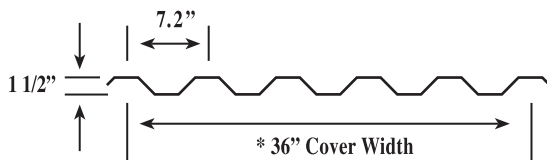

MEGA-RIB

Commercial and Industrial
Applications

MEGA-RIB

MCELROY
METAL
Metal Roof & Wall Panels

MEGA-RIB

Mega-Rib is one of the most versatile metal wall and roof panels in the industry. While Mega-Rib was designed and engineered to meet the demands of the industrial environment, it also provides the aesthetics and design flexibility to be used in architectural applications.

Well suited for vertical and horizontal applications, Mega-Rib's bold ribs provide an architectural statement that is difficult to match.

MEGA-RIB PANEL DIMENSIONS

* Standard for 24, 22, 20, and 18 gauge material. Also available in 26 ga. However, customer must specify if 26 ga is required.

** Adelanto standard coverage for 26 gauge panels: 36".
All other locations, standard 26 gauge coverage: 28.8". (Specify if 36" coverage is required.)

Installed horizontally, Mega-Rib adds distinctive elegance.