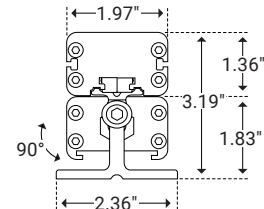

I Dimensions

Length	Variable (see below)
Width	1.97" (50mm)
Height	2.70" (69.3mm)

I Features

- High Purity Tempered Glass
- Extruded Aluminum Alloy Housing
- Available in Titanium Gray, Black, or White Finish*
- Daisy Chain Multiple Fixtures
- IP66 Outdoor Rated
- Louver Options Available

Example: Z7AC-1-9-W-Z-27-1055-S2-TG-LV

* Customizable—Consult Factory

I Mounting

2" Stand Off

Unit Number	Z-07-S2
Ordering Code	S2
Foot Length	1.18" (30mm)
Foot Width	2.36" (60mm)
Stand Off Height	1.83" (46.4mm)

3" Stand Off

Unit Number	Z-07-S3
Ordering Code	S3
Foot Length	1.18" (30mm)
Foot Width	2.36" (60mm)
Stand Off Height	2.59" (66mm)

Ground Stake

Unit Number	Z-07-GS
Ordering Code	GS
Stake Length	8.23" (209mm)
Stake Width	1.96" (50mm)

Asymmetric Louver

Unit Number	Z-07-ALV
Ordering Code	ALV
Louver Width	2.10" (53.3mm)
Louver Height	0.78" (20mm)
Overall Height	1.29" (33mm)

I Power & Connectors

Power Lead

Unit Number	Length
Z-7AC-FML-6	6ft
Z-7AC-FML-20	20ft
Z-7AC-FML-50	50ft