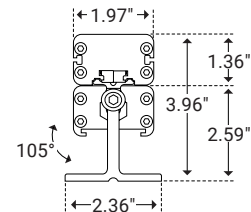

I Dimensions

Length	Variable (see below)
Width	1.97" (50mm)
Height	2.70" (69.3mm)

I Features

- High Purity Tempered Glass
- Extruded Aluminum Alloy Housing
- Available in Titanium Gray, Black, or White Finish*
- Daisy Chain Multiple Fixtures
- IP66 Outdoor Rated
- Louver Options Available

Example: Z7AC-1-9-W-Z-27-1055-S2-TG-LV

* Customizable—Consult Factory

I Mounting

2" Stand Off

Unit Number	Z-07-S2
Ordering Code	S2
Foot Length	1.18" (30mm)
Foot Width	2.36" (60mm)
Stand Off Height	1.83" (46.4mm)

3" Stand Off

Unit Number	Z-07-S3
Ordering Code	S3
Foot Length	1.18" (30mm)
Foot Width	2.36" (60mm)
Stand Off Height	2.59" (66mm)

Ground Stake

Unit Number	Z-07-GS
Ordering Code	GS
Stake Length	8.23" (209mm)
Stake Width	1.96" (50mm)

Asymmetric Louver

Unit Number	Z-07-ALV
Ordering Code	ALV
Louver Width	2.10" (53.3mm)
Louver Height	0.78" (20mm)
Overall Height	1.29" (33mm)

I Power & Connectors

Power Lead

Unit Number	Length
Z-7AC-FML-6	6ft
Z-7AC-FML-20	20ft
Z-7AC-FML-50	50ft