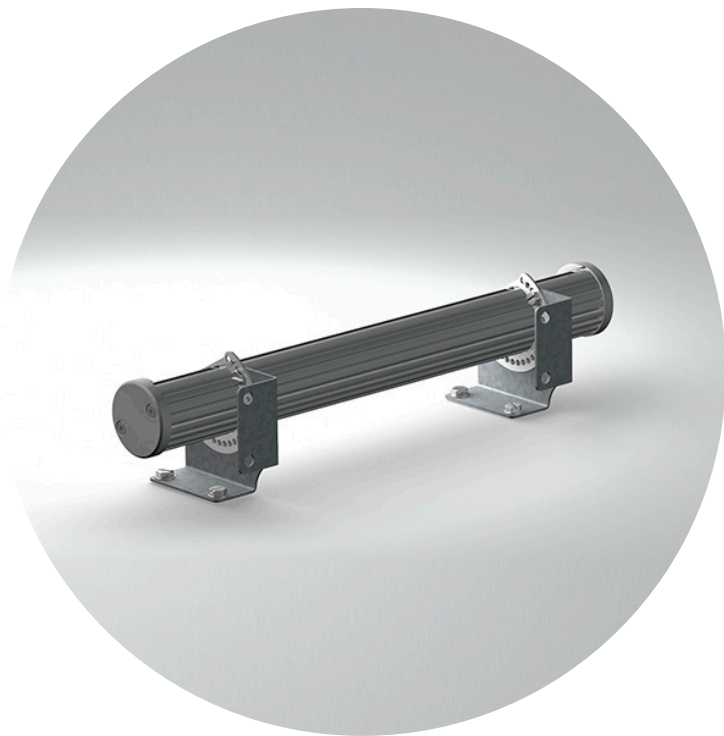

STYK - COVE

Catalog ID	Size	Wattage	Delivered Lumens*
	1'	4	407
		7	712
		14	1,424
	2'	8	814
		14	1,424
		28	2,848
	3'	12	1,220
		21	2,136
		42	4,271
SIV12141 (interior)	4'	16	1,627
SEV12148 (exterior)		28	2,848
		56	5,695
	5'	20	2,034
		35	3,560
		71	7,221
	6'	24	2,441
		42	4,271
		85	8,645
	8'	32	3,254
		56	5,695
		113	11,492

* Lumens shown are for Forward Throw distribution.
See website for other optical distributions.