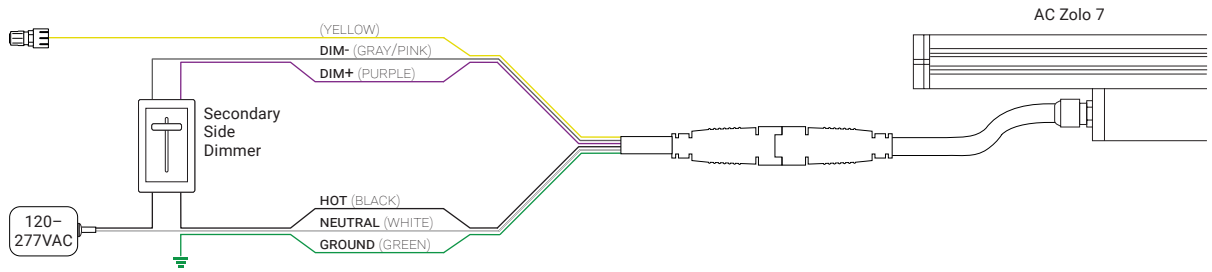

Asymmetric Louver

Unit Number	Z-07-ALV
Ordering Code	ALV
Louver Width	2.10" (53.3mm)
Louver Height	0.78" (20mm)
Overall Height	1.29" (33mm)

I Power & Connectors

Power Lead

Unit Number	Length
Z-7AC-FML-6	6ft
Z-7AC-FML-20	20ft
Z-7AC-FML-50	50ft

Connector

Unit Number	Length
Z-7AC-FMC-1	1ft
Z-7AC-FMC-2	2ft
Z-7AC-FMC-6	6ft

T-Connector

Unit Number	Z-7AC-TCONNECTOR
-------------	------------------

End Cap

Unit Number	Z-7AC-END-DMX
	Z-7AC-END

I Wiring Options

0-10V

DMX

DALI

ON/OFF

I Daisy Chain

Multiple Fixtures

Multiple Power Sources