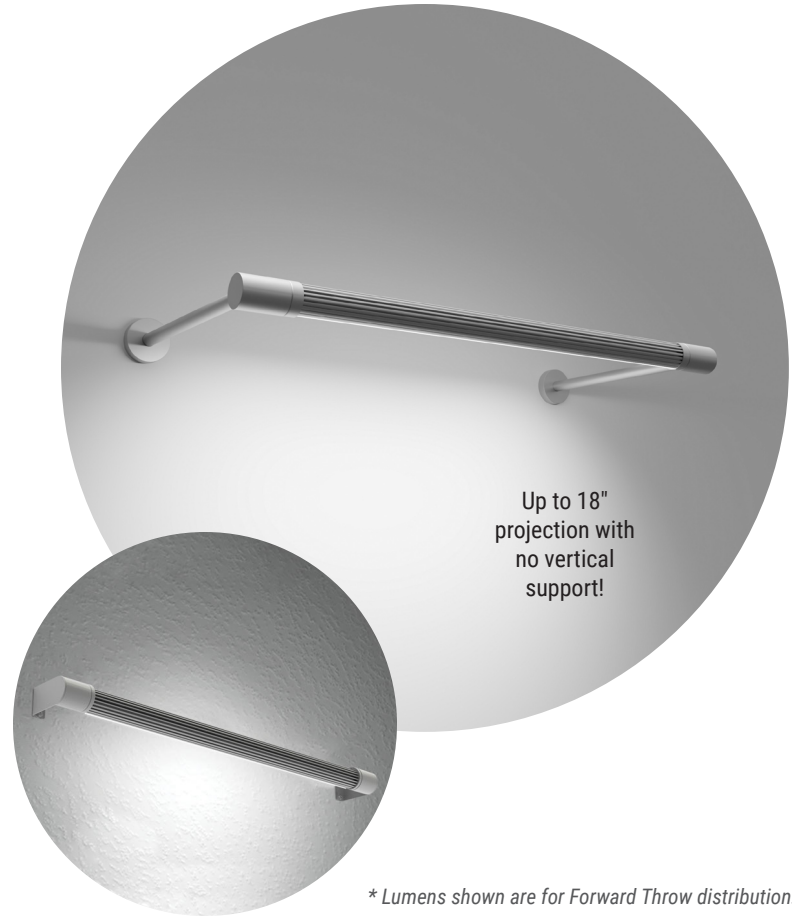

STYK - WALL

Catalog ID	Size	Wattage	Delivered Lumens*
	1'	4	407
		7	712
		14	1,424
	2'	8	814
		14	1,424
		28	2,848
STEM			
SIW12139 (interior)	3'	12	1,220
		21	2,136
SEW12146 (exterior)		42	4,271
	4'	16	1,627
		28	2,848
		56	5,695
BRACKET			
SIW12138 (interior)	5'	20	2,034
		35	3,560
SEW12145 (exterior)		71	7,221
	6'	24	2,441
		42	4,271
		85	8,645
	8'	32	3,254
		56	5,695
		113	11,492

* Lumens shown are for Forward Throw distribution.
See website for other optical distributions.