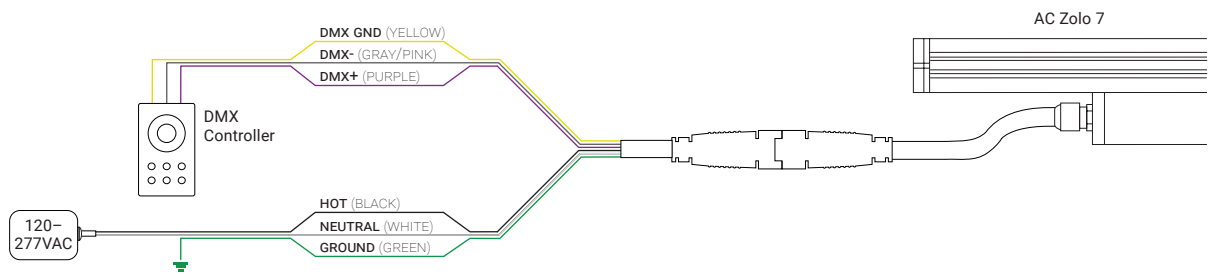

Asymmetric Louver

Unit Number	Z-07-ALV
Ordering Code	ALV
Louver Width	2.10" (53.3mm)
Louver Height	0.78" (20mm)
Overall Height	1.29" (33mm)

I Power & Connectors

Power Lead

Unit Number	Length
Z-7AC-FML-6	6ft
Z-7AC-FML-20	20ft
Z-7AC-FML-50	50ft

Connector

Unit Number	Length
Z-7AC-FMC-1	1ft
Z-7AC-FMC-2	2ft
Z-7AC-FMC-6	6ft

T-Connector

Unit Number	Z-7AC-TCONNECTOR
-------------	------------------

End Cap

Unit Number	Z-7AC-END-DMX
	Z-7AC-END

I Wiring Options

0-10V

DMX

DALI

ON/OFF

I Daisy Chain

Multiple Fixtures

Multiple Power Sources