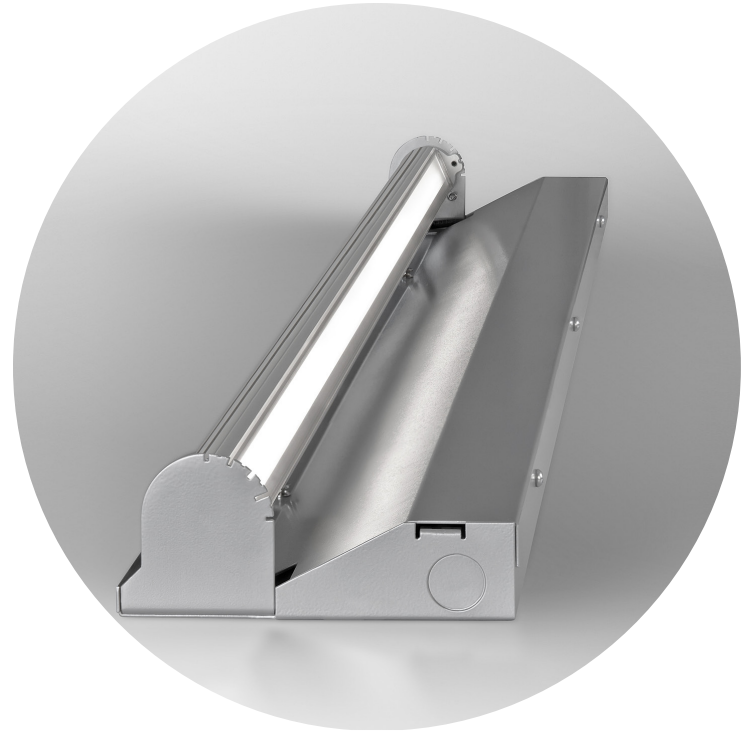

ECHO PERFORMANCE COVE 6.0

Catalog ID	Size	Wattage	Delivered Lumens*
EIV12014	2'	8	814
		14	1,424
		28	2,848
EIV12015	3'	12	1,220
		21	2,136
		42	4,271
EIV11814	4'	16	1,627
		28	2,848
		56	5,695
EIV12016	5'	20	2,034
		35	3,560
		71	7,221
EIV12017	6'	24	2,441
		42	4,271
		85	8,645
EIV12018	8'	32	3,254
		56	5,695
		113	11,492

* Lumens shown are for Forward Throw distribution.
See website for other optical distributions.