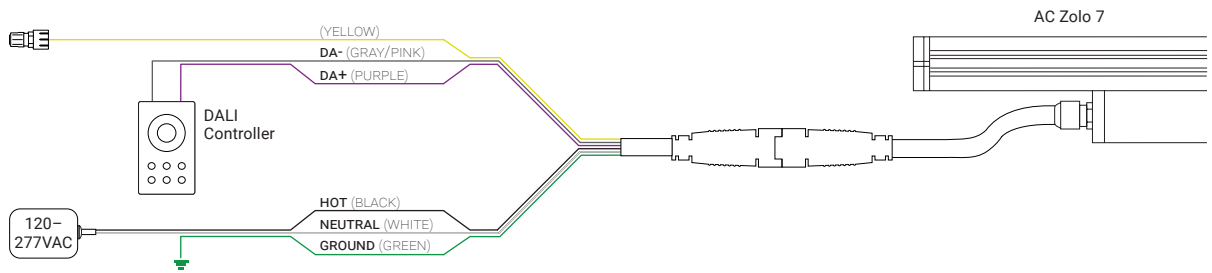

Asymmetric Louver

Unit Number	Z-07-ALV
Ordering Code	ALV
Louver Width	2.10" (53.3mm)
Louver Height	0.78" (20mm)
Overall Height	1.29" (33mm)

I Power & Connectors

Power Lead

Unit Number	Length
Z-7AC-FML-6	6ft
Z-7AC-FML-20	20ft
Z-7AC-FML-50	50ft

Connector

Unit Number	Length
Z-7AC-FMC-1	1ft
Z-7AC-FMC-2	2ft
Z-7AC-FMC-6	6ft

T-Connector

Unit Number	Z-7AC-TCONNECTOR
-------------	------------------

End Cap

Unit Number	Z-7AC-END-DMX
	Z-7AC-END

I Wiring Options

0-10V

DMX

DALI

ON/OFF

I Daisy Chain

Multiple Fixtures

Multiple Power Sources