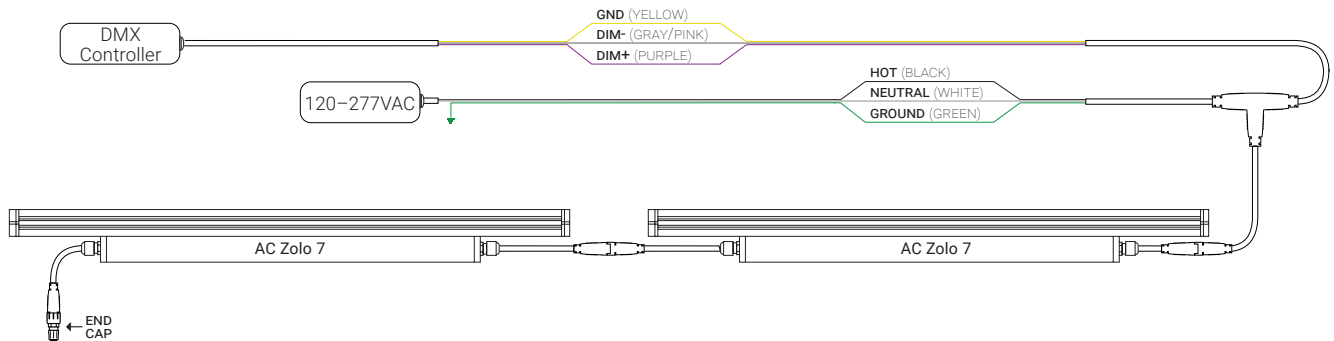

Asymmetric Louver

Unit Number	Z-07-ALV
Ordering Code	ALV
Louver Width	2.10" (53.3mm)
Louver Height	0.78" (20mm)
Overall Height	1.29" (33mm)

I Power & Connectors

Power Lead

Unit Number	Length
Z-7AC-FML-6	6ft
Z-7AC-FML-20	20ft
Z-7AC-FML-50	50ft

Connector

Unit Number	Length
Z-7AC-FMC-1	1ft
Z-7AC-FMC-2	2ft
Z-7AC-FMC-6	6ft

T-Connector

Unit Number	Z-7AC-TCONNECTOR
-------------	------------------

End Cap

Unit Number	Z-7AC-END-DMX
	Z-7AC-END

I Wiring Options

0-10V

DMX

DALI

ON/OFF

I Daisy Chain

Multiple Fixtures

Multiple Power Sources