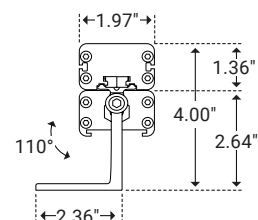

I Dimensions

Length	Variable (see below)
Width	1.97" (50mm)
Height	2.70" (69.3mm)

I Features

- High Purity Tempered Glass
- Extruded Aluminum Alloy Housing
- Available in Titanium Gray, Black, or White Finish*
- Daisy Chain Multiple Fixtures
- IP66 Outdoor Rated
- Louver Options Available

3" Stand Off

Unit Number	Z-07-S3
Ordering Code	S3
Foot Length	1.18" (30mm)
Foot Width	2.36" (60mm)
Stand Off Height	2.59" (66mm)

Ground Stake

Unit Number	Z-07-GS
Ordering Code	GS
Stake Length	8.23" (209mm)
Stake Width	1.96" (50mm)

L Bracket

Unit Number	Z-07-L3
Ordering Code	L3
Foot Length	1.18" (30mm)
Foot Width	2.36" (59.9mm)
Stand Off Height	2.64" (66.9mm)

I Glare Options

Louver

Unit Number	Z-07-LV
Ordering Code	LV
Louver Width	2.10" (53.3mm)
Louver Height	0.78" (20mm)
Overall Height	1.29" (33mm)

Asymmetric Louver

Unit Number	Z-07-ALV
Ordering Code	ALV
Louver Width	2.10" (53.3mm)
Louver Height	0.78" (20mm)
Overall Height	1.29" (33mm)

I Power & Connectors

Power Lead

Unit Number	Length
Z-7AC-FML-6	6ft
Z-7AC-FML-20	20ft
Z-7AC-FML-50	50ft