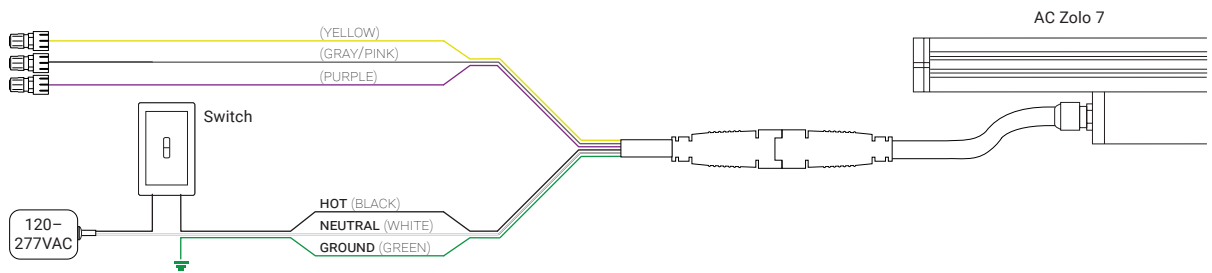

Asymmetric Louver

Unit Number	Z-07-ALV
Ordering Code	ALV
Louver Width	2.10" (53.3mm)
Louver Height	0.78" (20mm)
Overall Height	1.29" (33mm)

I Power & Connectors

Power Lead

Unit Number	Length
Z-7AC-FML-6	6ft
Z-7AC-FML-20	20ft
Z-7AC-FML-50	50ft

Connector

Unit Number	Length
Z-7AC-FMC-1	1ft
Z-7AC-FMC-2	2ft
Z-7AC-FMC-6	6ft

T-Connector

Unit Number	Z-7AC-TCONNECTOR
-------------	------------------

End Cap

Unit Number	Z-7AC-END-DMX
	Z-7AC-END

I Wiring Options

0-10V

DMX

DALI

ON/OFF

I Daisy Chain

Multiple Fixtures

Multiple Power Sources