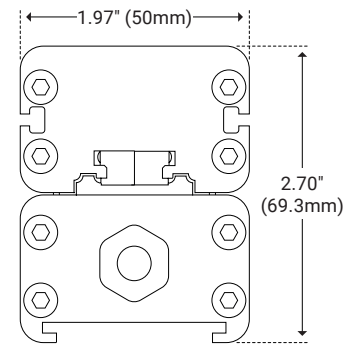

I Dimensions

Length	Variable (see below)
Width	1.97" (50mm)
Height	2.70" (69.3mm)

I Features

- High Purity Tempered Glass
- Extruded Aluminum Alloy Housing
- Available in Titanium Gray, Black, or White Finish*
- Daisy Chain Multiple Fixtures
- IP66 Outdoor Rated
- Louver Options Available

* Customizable—Consult Factory

I Ordering Code Builder

Item	Length	Power	Fixture Type	Dimming
Z7AC		9	W	
Z7AC – AC Zolo 7	1 – 12.32" (313mm) 2 – 23.81" (605mm) 3 – 35.43" (900mm) 4 – 46.85" (1190mm)	9 – 9W/ft	W – White Light	Z – 0–10V X – DMX D – DALI F – ON/OFF
Color*	Beam Angle	Mounting	Finish*	Option
27 – 2700K 30 – 3000K 35 – 3500K 40 – 4000K	1055 – 10°x55° 2040 – 20°x40° 13 – 13° 20 – 20° 25 – 25° 35 – 35° 50 – 50°	S2 – 2" Stand Off S3 – 3" Stand Off GS – Ground Stake L3 – L Bracket	TG – Titanium Gray BK – Black WH – White	NA – None LV – Louver ALV – Asymmetric Louver

Asymmetric Louver

Unit Number	Z-07-ALV
Ordering Code	ALV
Louver Width	2.10" (53.3mm)
Louver Height	0.78" (20mm)
Overall Height	1.29" (33mm)

I Power & Connectors

Power Lead

Unit Number	Length
Z-7AC-FML-6	6ft
Z-7AC-FML-20	20ft
Z-7AC-FML-50	50ft