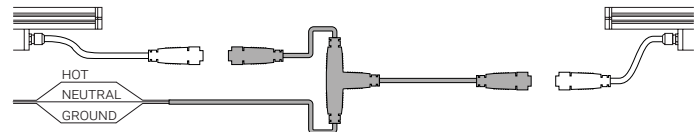

Asymmetric Louver

Unit Number	Z-07-ALV
Ordering Code	ALV
Louver Width	2.10" (53.3mm)
Louver Height	0.78" (20mm)
Overall Height	1.29" (33mm)

I Power & Connectors

Power Lead

Unit Number	Length
Z-7AC-FML-6	6ft
Z-7AC-FML-20	20ft
Z-7AC-FML-50	50ft

Connector

Unit Number	Length
Z-7AC-FMC-1	1ft
Z-7AC-FMC-2	2ft
Z-7AC-FMC-6	6ft

T-Connector

Unit Number	Z-7AC-TCONNECTOR
-------------	------------------

End Cap

Unit Number	Z-7AC-END-DMX
	Z-7AC-END

I Wiring Options