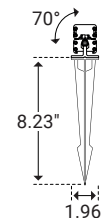

I Dimensions

Length	Variable (see below)
Width	1.97" (50mm)
Height	2.70" (69.3mm)

I Features

- High Purity Tempered Glass
- Extruded Aluminum Alloy Housing
- Available in Titanium Gray, Black, or White Finish*
- Daisy Chain Multiple Fixtures
- IP66 Outdoor Rated
- Louver Options Available

3" Stand Off

Unit Number	Z-07-S3
Ordering Code	S3
Foot Length	1.18" (30mm)
Foot Width	2.36" (60mm)
Stand Off Height	2.59" (66mm)

Ground Stake

Unit Number	Z-07-GS
Ordering Code	GS
Stake Length	8.23" (209mm)
Stake Width	1.96" (50mm)

L Bracket

Unit Number	Z-07-L3
Ordering Code	L3
Foot Length	1.18" (30mm)
Foot Width	2.36" (59.9mm)
Stand Off Height	2.64" (66.9mm)

I Glare Options

Louver

Unit Number	Z-07-LV
Ordering Code	LV
Louver Width	2.10" (53.3mm)
Louver Height	0.78" (20mm)
Overall Height	1.29" (33mm)

Asymmetric Louver

Unit Number	Z-07-ALV
Ordering Code	ALV
Louver Width	2.10" (53.3mm)
Louver Height	0.78" (20mm)
Overall Height	1.29" (33mm)

I Power & Connectors

Power Lead

Unit Number	Length
Z-7AC-FML-6	6ft
Z-7AC-FML-20	20ft
Z-7AC-FML-50	50ft