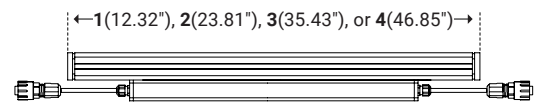

* Lumens shown are for Forward Throw distribution.
See website for other optical distributions.

ECHO PERFORMANCE COVE 6.0

Catalog ID	Size	Wattage	Delivered Lumens*
EIV12014	2'	8	814
		14	1,424
		28	2,848
EIV12015	3'	12	1,220
		21	2,136
		42	4,271
EIV11814	4'	16	1,627
		28	2,848
		56	5,695
EIV12016	5'	20	2,034
		35	3,560
		71	7,221
EIV12017	6'	24	2,441
		42	4,271
		85	8,645
EIV12018	8'	32	3,254
		56	5,695
		113	11,492

I Dimensions

Length	Variable (see below)
Width	1.97" (50mm)
Height	2.70" (69.3mm)

I Features

- High Purity Tempered Glass
- Extruded Aluminum Alloy Housing
- Available in Titanium Gray, Black, or White Finish*
- Daisy Chain Multiple Fixtures
- IP66 Outdoor Rated
- Louver Options Available