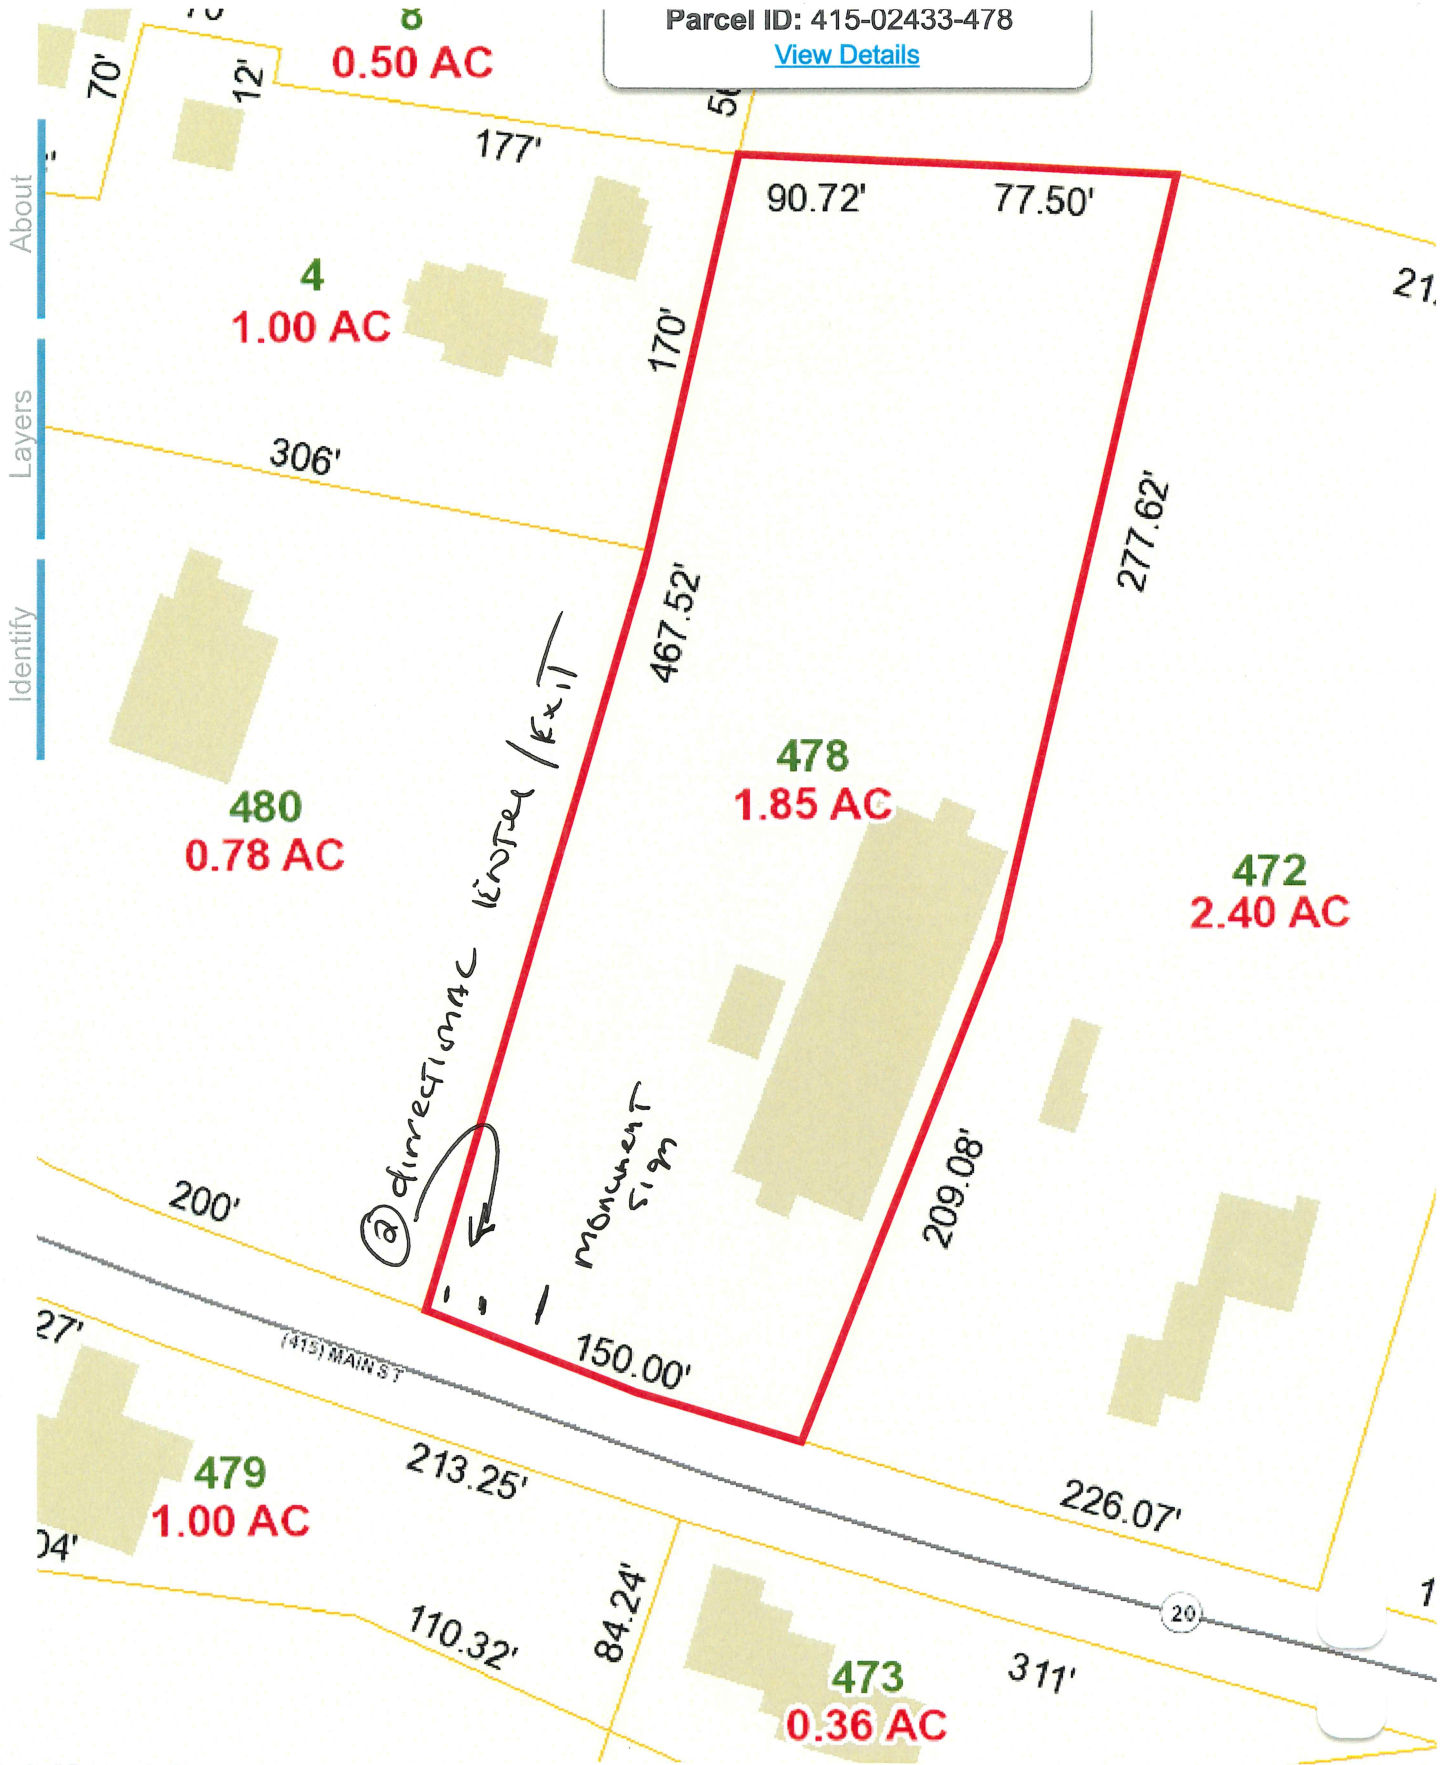

LA QUINTA  
INN & SUITES

ENTER  
→

EXIT

478 Main St

Parcel ID: 415-02433-478

[View Details](#)

About  
Layers  
Identify

Email Map Link

lat:42.1145, long:-72.1051

Tighe & Bond