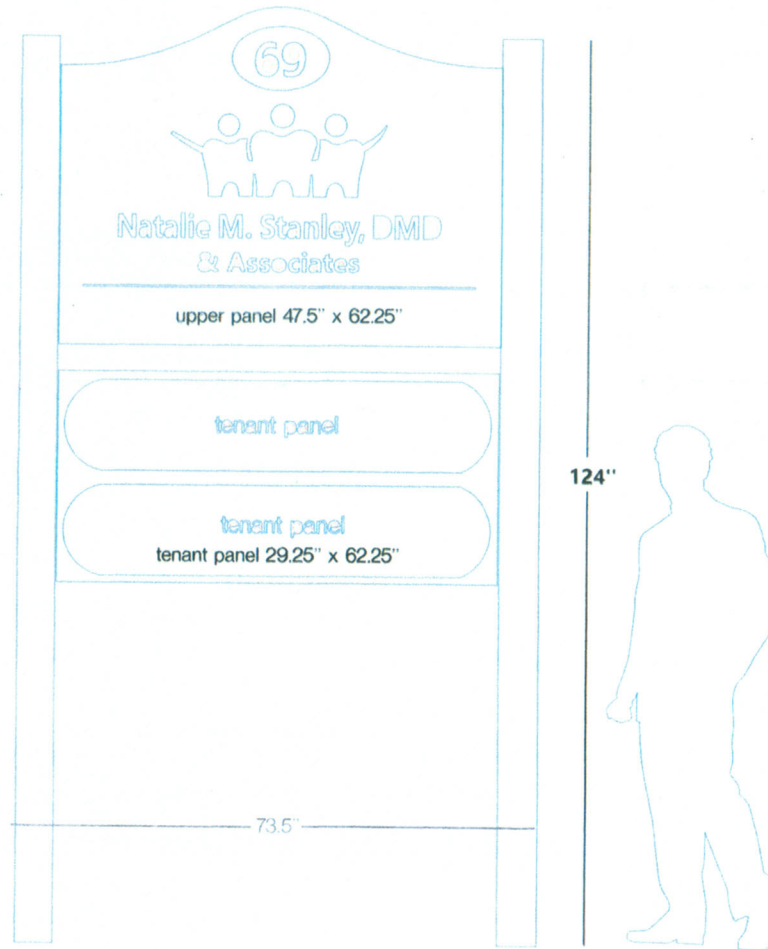

existing sign

new sign

existing sign

62.25"

47.5"

2.75" gap

29.25"

48"

RAISED APPLIQUE

CARVED LETTERING

124" RAISED PANELS APPLIED VINYL LETTERING