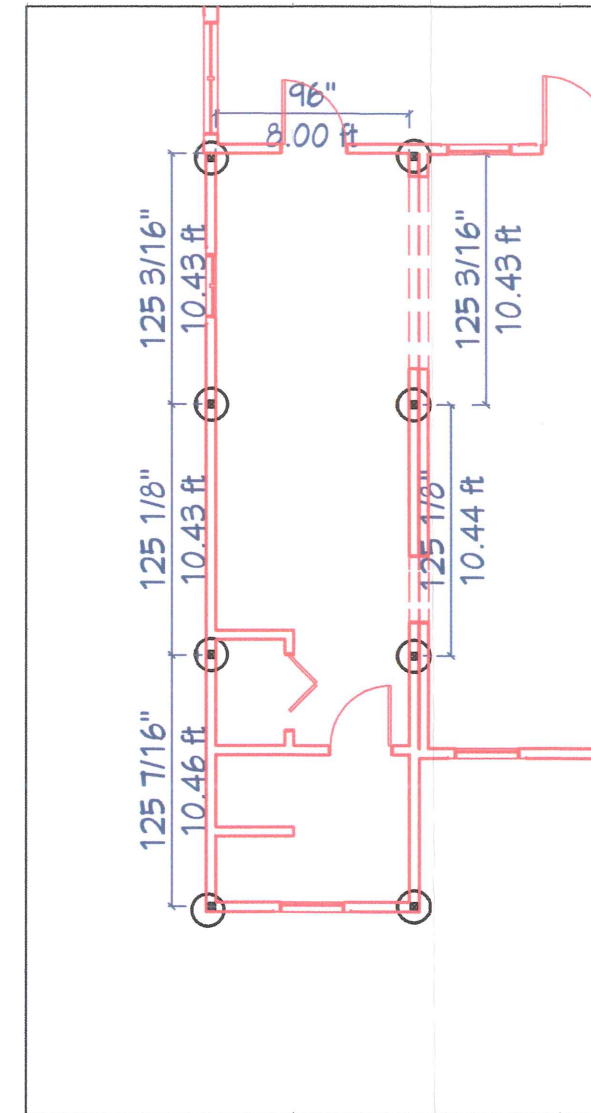

Project Overview

Approx Helical Pile Locations

LAYOUT PAGE TABLE

LABEL	TITLE	DESCRIPTION	COMMENTS
1	SCOPE OVERVIEW		
2	PHOTOS		

REVISION TABLE

NUMBER	DATE	REVISED BY	DESCRIPTION
1	12/10/2019	JAB	RELEASE FOR CON COM

Satellite View

Existing Site Photos

Area of Work