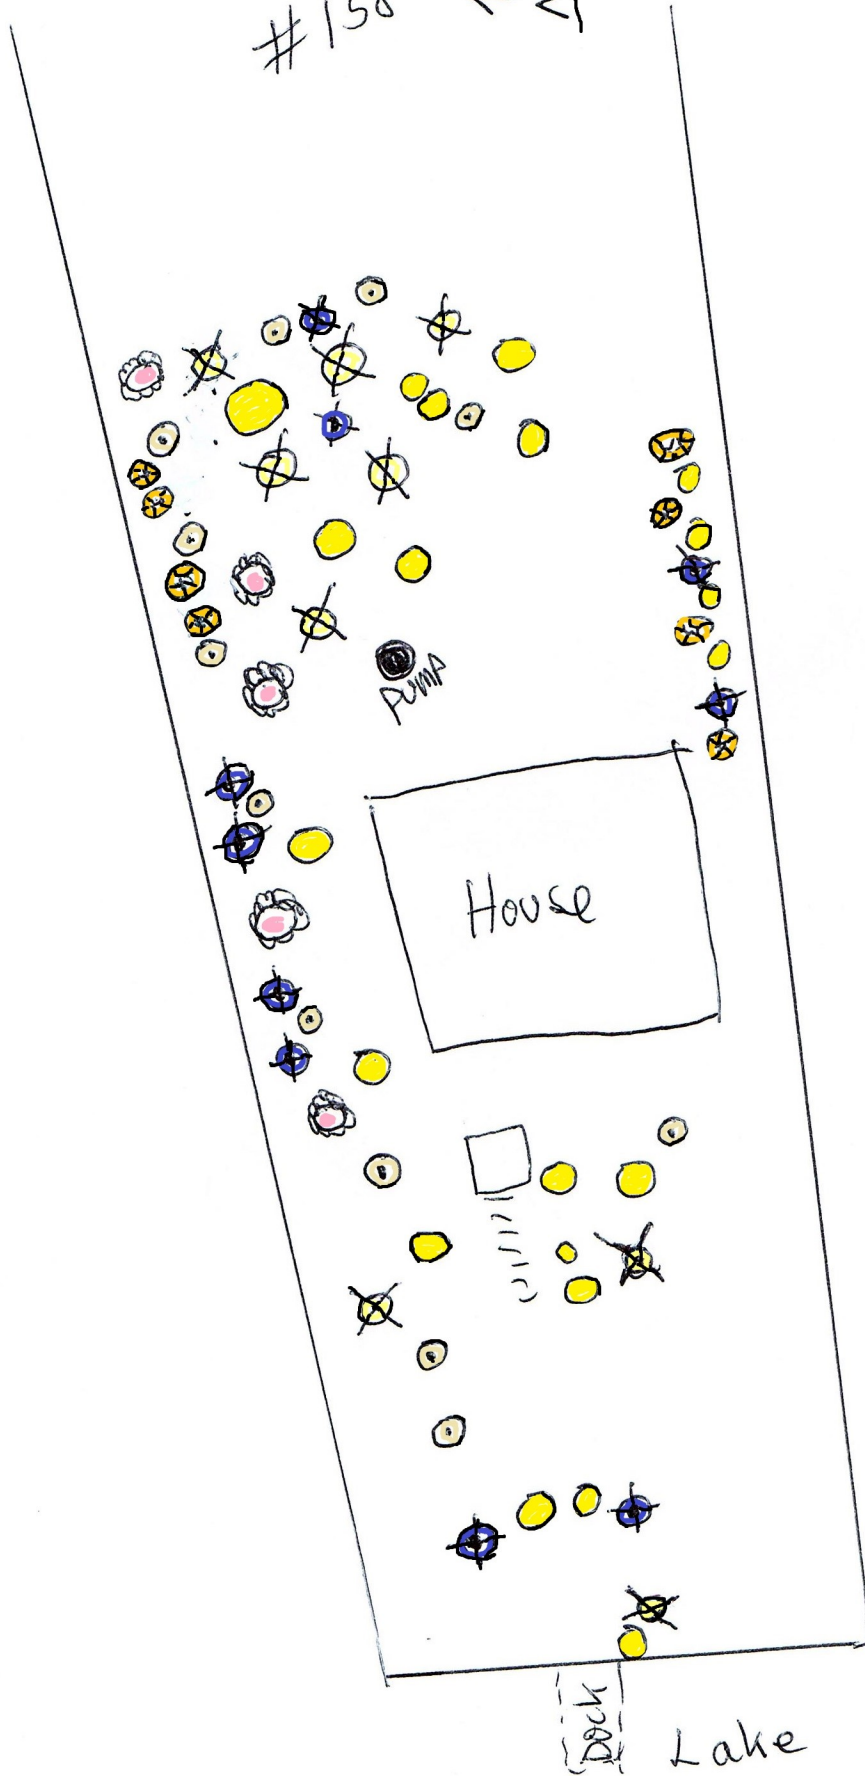

ROAD

#158 ← Z1

Plants

●	= Trees Removed	- 22
⊗	= Winter Berry	10
⊕	= Yellow Birch	9
⊗	= White Cedar	5
⊙	= Service Berry	12
⊗	= Mt. Laurel	8
		<hr/> 44