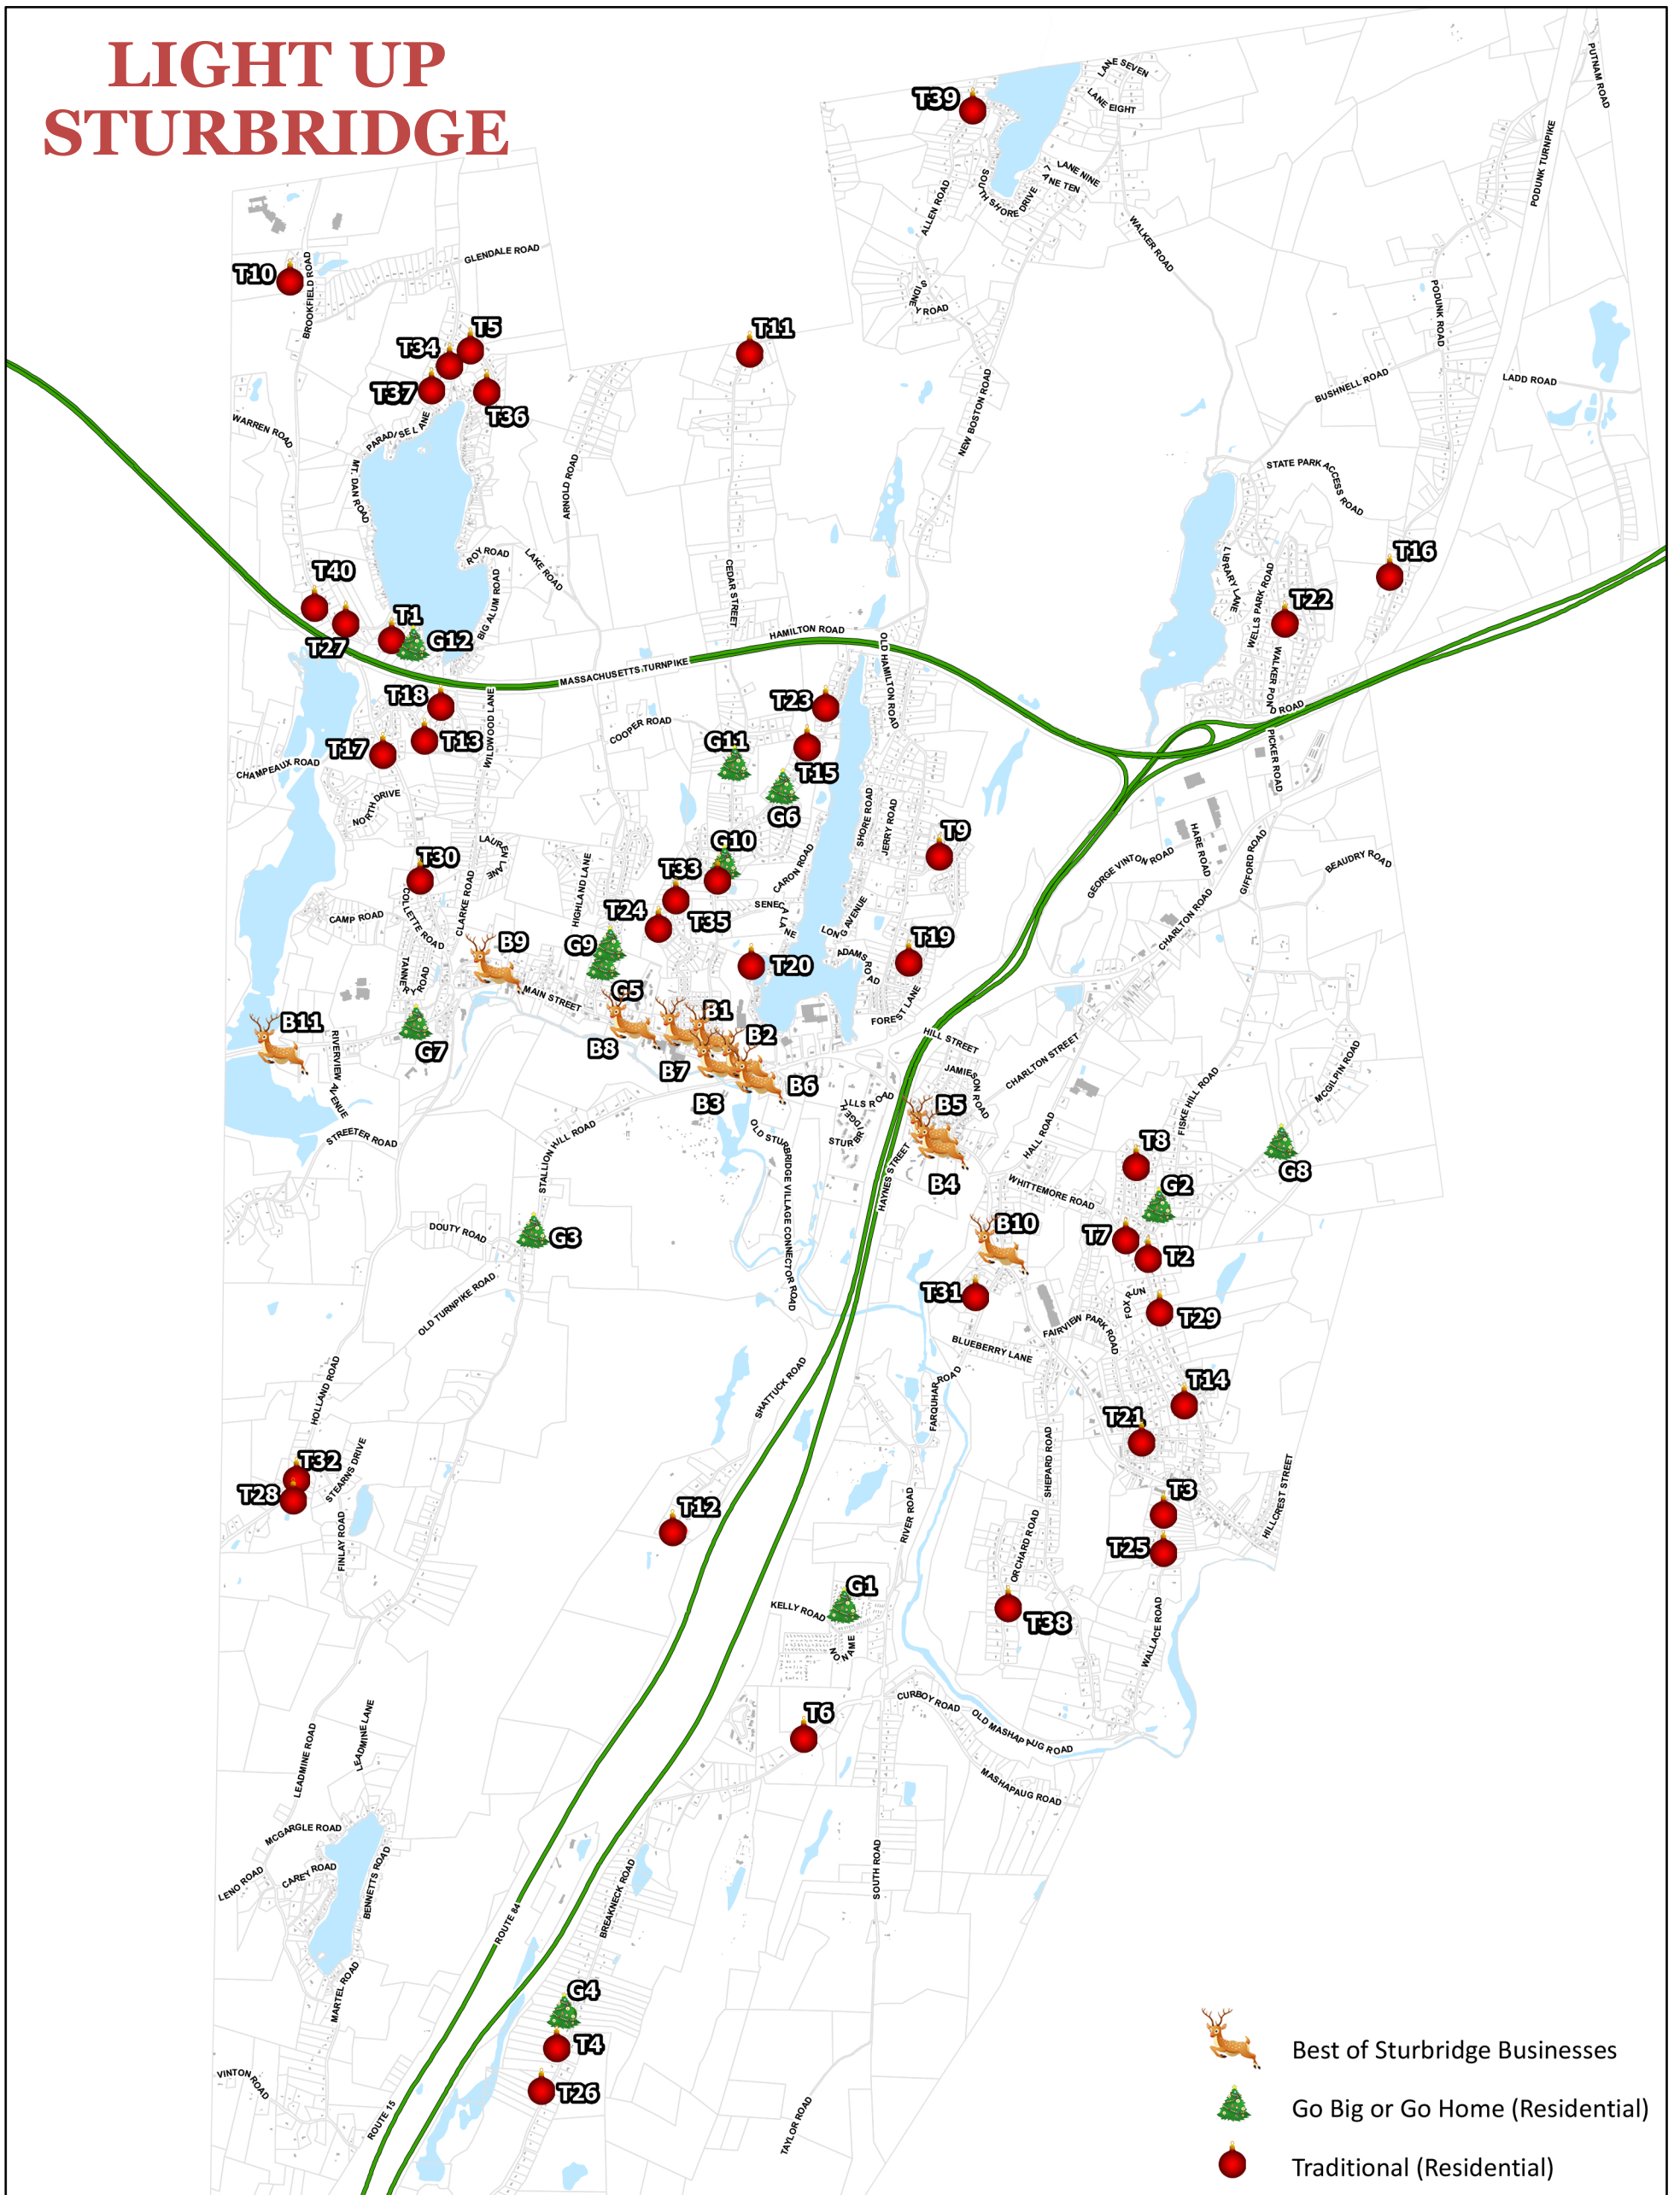

# LIGHT UP STURBRIDGE

-  Best of Sturbridge Businesses
-  Go Big or Go Home (Residential)
-  Traditional (Residential)

## BEST OF STURBRIDGE BUSINESSES

B1	4 Cedar St	The Bird Store and More
B2	392 Main St	B.T.'s Smokehouse
B3	407B Main St	Sturbridge Coffee House
B4	277 Main St	Publick House
B5	283 Main St	Sadie Green's
B6	371 Main St	Saw Dust Coffee House
B7	426 Main St	Alternatives For Health
B8	453 Main St	Baba Sushi & Hot Pot
B9	570 Main St	Micknuck's Fresh Marketplace
B10	212 Main St	McCurdy Group
B11	709 Main St	G + F Precision Molding, INC

## GO BIG OR GO HOME

G1	122 Pine Ave
G2	98 Friske Hill Rd
G3	151 Stallion Hill Rd
G4	84 Breakneck Rd
G5	36 Arnold Rd
G6	42 Westwood Dr
G7	635 Main St
G8	80 McGilow Rd
G9	22 Arnold Rd
G10	2 Country Hill Rd
G11	160 Cedar St
G12	317 The Trail

## TRADITIONAL

T1	6 Lakewood Trail	T14	33 Fiske Hill Rd	T27	214 The Trail
T2	78 Fiske Hill Rd	T15	62 Westwood Dr	T28	261 Holland Rd
T3	9 Wallace Rd	T16	19 Podunk Rd	T29	62 Fiske Hill Rd
T4	76 Breakneck Rd	T17	141 Brookfield Rd	T30	71 Brookfield Rd
T5	22 Old Towne Way	T18	43 Draper Woods Rd	T31	26 Farquhar Rd
T6	34 Mashapaug Rd	T19	17 Preserve Way	T32	257 Holland Rd
T7	80 Whittemore Rd	T20	2 Cedar Lake Dr	T33	99 Cedar Street
T8	31 Old Farm Rd	T21	14 Plimpton Ave	T34	128 Paradise Ln
T9	34 Audubon Way	T22	6 Falls Rd	T35	68 Cricket Dr
T10	10 Brook Hill Rd	T23	77 Westwood Dr	T36	5 Old Towne Way
T11	296 Cedar Street	T24	13 Stoneybrook Dr	T37	99 Paradise Ln
T12	69 Shattuck Rd	T25	25 Wallace Rd	T38	19 Hillside Dr
T13	30 Draper Woods Rd	T26	98 Breakneck Rd	T39	82 Allen Rd
				T40	213 Brookfield Rd